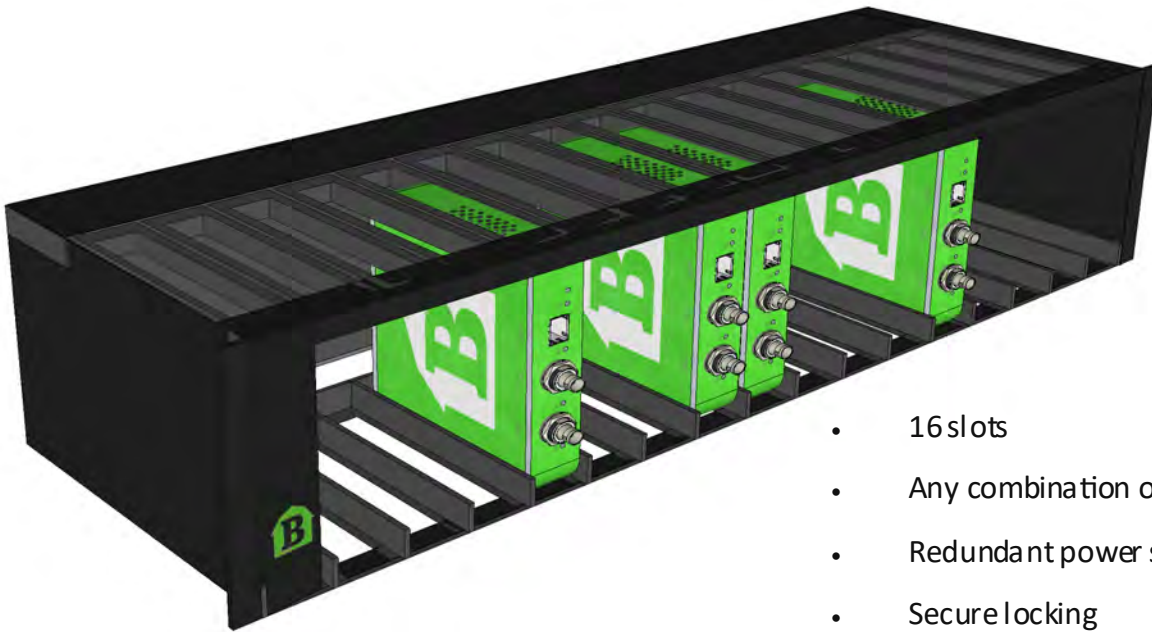

BTF-Mini-16

- 16 slots
- Any combination of BarnMinis
- Redundant power supply (optional)
- Secure locking

The **BTF-Mini-16** comes with 2 x LEDs in the front to indicate which PSU are connected

The BarnMini frame, **BTF-Mini-16**, is a housing with space for up to 16 x BarnMini modules of any kind. The BarnMini frame uses the same PSU as the BarnOne family, BTF1-XX. Note that the **BTF-Mini-16** comes with one standard single PSU (redundant PSU is optional mod nr: **BT-PSU-100-240AC**)

The **BarnMinis** are secured and released with thumb screws