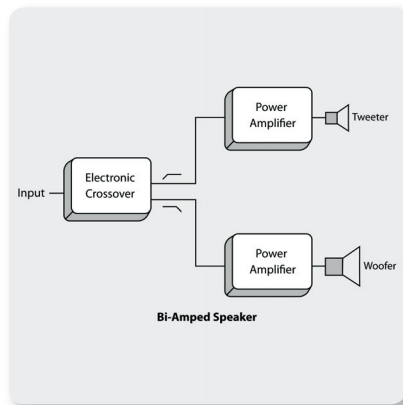

The ULM wireless system combines professional-quality sound with simple setup and an intuitive interface for legendary audio performance right out of the box. Just plug in the ULM receiver "dongle", and instantly you have an exceptional wireless mic system. Freeing you from cables is the simply easy way to own the stage.

Built-in Mixing Capability

The B115W's integrated 2-channel mixer features the same ultra low-noise, high-headroom mic preamps that have made BEHRINGER mixers legendary, and the individual Mic/Line inputs accept virtually level signal you're likely to run across. Variable Input gain controls (with Clip LED) will have you dialing in the perfect level every time. And if you need more coverage, use the convenient Link Output XLR connector to add more active loudspeakers.

Portable Speakers

EUROLIVE B115W

Active 2-Way 15" PA Speaker System with Bluetooth* Wireless Technology, Wireless Microphone Option and Integrated Mixer

Bi-Amplification - The Path to Absolute Signal Integrity