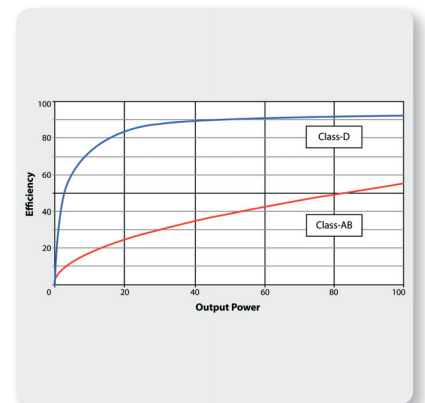

Class-D - Massive Power, Perfect Sound

Thanks to our revolutionary Class-D amplifier technology, we are able to provide you with enormous power and incredible sonic performance in an easy-to-use, ultra-portable and lightweight package. Class-D amplification makes all the difference, offering the ultimate in energy efficiency and eliminating the need for heavy power supplies and massive heat sinks. This amazing technology makes it possible to design and build extremely-powerful products that are significantly lighter in weight than their traditional counterparts, while using less energy and protecting the environment.