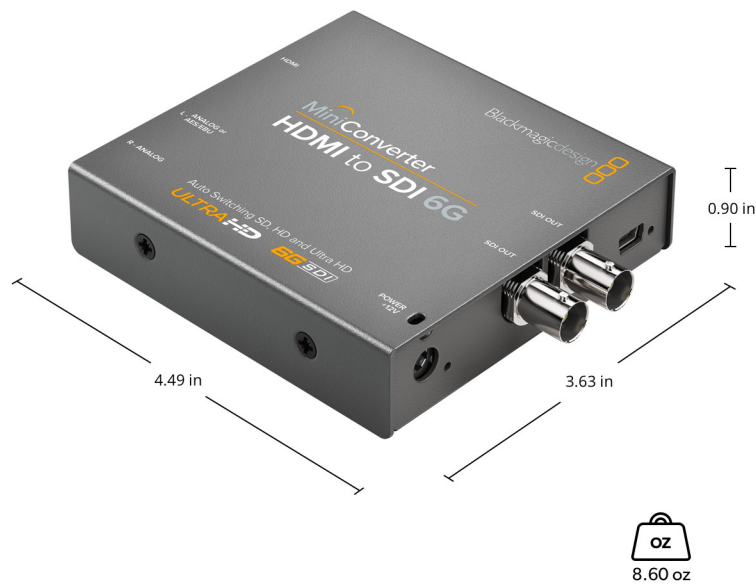

Power Requirements

Power Supply

+12V universal power supply included with international socket adapters for all countries. Cable tie point.

Power Consumption

4.44 Watts

Operational Voltage Range

12 - 31V DC

Physical Specifications

Environmental Specifications

Operating Temperature

0° to 40° C (32° to 104° F)

Storage Temperature

-20° to 45° C (-4° to 113° F)

Relative Humidity

0% to 90% non-condensing

What's Included

Mini Converter HDMI to SDI 6G

12V universal power supply with international socket adapters

---

Warranty

3 Year Limited Manufacturer's Warranty.