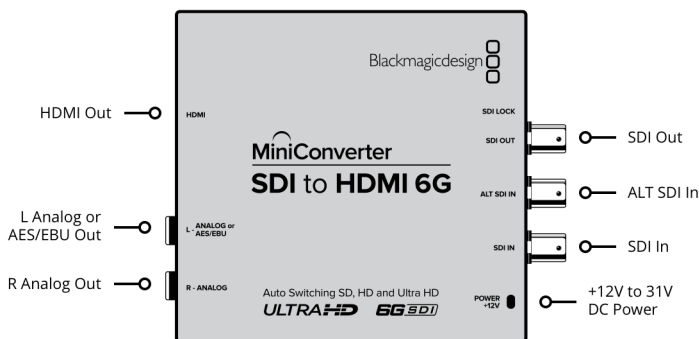

Mini Converter SDI to HDMI 6G

Mini Converter SDI to HDMI 6G lets you convert from SDI to HDMI in SD, HD, and Ultra HD formats while de-embedding audio to HDMI, AES/EBU or balanced analog audio. You also get advanced features such as down conversion for monitoring Ultra HD on HD HDMI monitors as well as built in 3D LUTs plus HDMI instant lock for instant video display when an SDI input is connected!

$185

Connections

SDI Video Inputs

1 x SD, HD or 6G-SDI. 1 x ALT SDI
Input for automatic switch over if main input fails.

SDI Video Outputs

1 x SDI Video Loop Output.

HDMI Video Outputs

HDMI type A out.

Analog Audio Outputs

2 channels of balanced analog audio.

Digital Audio Outputs

4 channels of AES/EBU digital audio

SDI Redundant Input

Automatically switches over if main SDI input is lost.

Multi Rate Support

Auto detection of SD, HD or 6G-SDI.

Updates and Configuration

USB

Reclocking

Yes

Standards

SD Video Standards

625i50 PAL, 525i59.94 NTSC