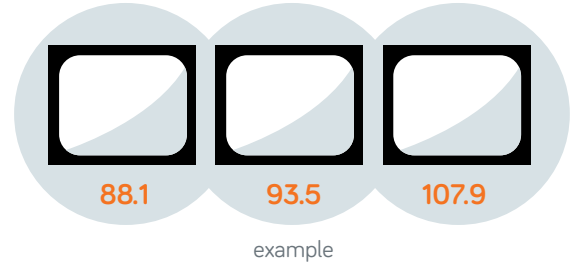

FM Wireless

The only digital input transmitter on the market - don't get stuck with expensive optical adapters. The Broadcastvision Entertainment FM Transmitter is the most universal entertainment solution available. With a transmission range of more than 25,000sq/ft, the FM transmitter provides high quality audio transmission for maximum reception. Broadcast audio wirelessly from a TV or any audio source with an audio output jack.

Uses any available radio frequencies in your area 88.1-107.9

With the FM system from Broadcastvision Entertainment, users listen on their Walkman-style FM radios, FM enabled MP3 players/mobile phones or plug their headphones into our stationary receivers that are mounted on the cardio equipment. Choose between the feature-loaded 10-key receiver or our most popular receiver, the Retro.