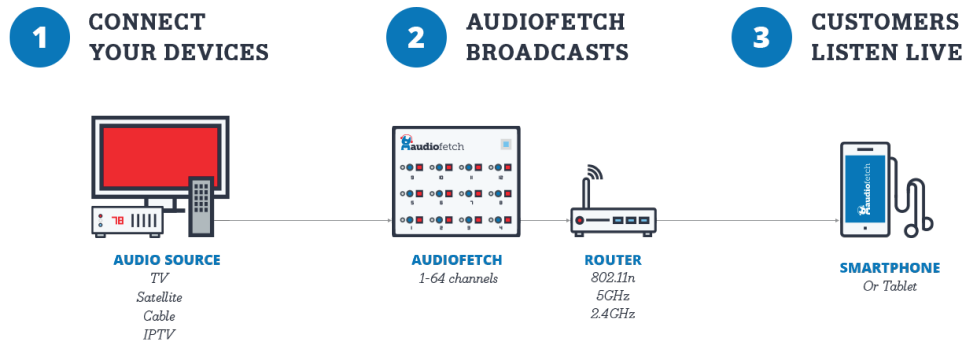

HOW IT WORKS

ONE PLATFORM, SO MANY POSSIBILITIES

AudioFetch is the absolute best platform for providing local audio to smartphones and tablets across any application. The Fetch-family of products are employed in fitness, sports bars, restaurants, airports, digital signage, assistive listening, casinos & gaming, education, and more.

From the tiny, single input AudioFetch Express with integrated WiFi to a full 64-input AudioFetch deployment, each audio input gets dedicated processor power to ensure your application scales now, and for the future.

THE LEADING TECHNOLOGY IN A SIMPLE - EASY TO USE DESIGN

We designed the AudioFetch app with simplicity in mind so it's user friendly with all age groups. Once you connect to the network, simply open the app and the app will immediately locate our unit and connect. No additional steps necessary.