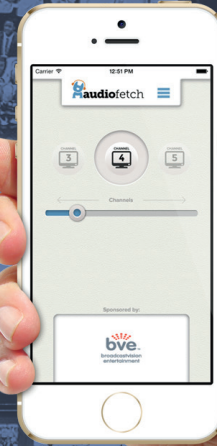

STREAM ANY AUDIO TO SMARTPHONES

Turn smartphones and tablets into a personal listening experience

Delight your customers by broadcasting audio to the free AudioFetch app.

REAL-TIME AUDIO STREAMING

Guaranteed low audio latency. Smartphone audio and TV video sync together.

CUSTOMIZE YOUR MARKETING

Display your logo & custom ads within the app to a captive audience.

API READY

Have your own app? Integrate AudioFetch into your own app using our API.

HASSLE-FREE INSTALLATION

Plug-n-play installation using your existing Wi-Fi – no custom configuration required.