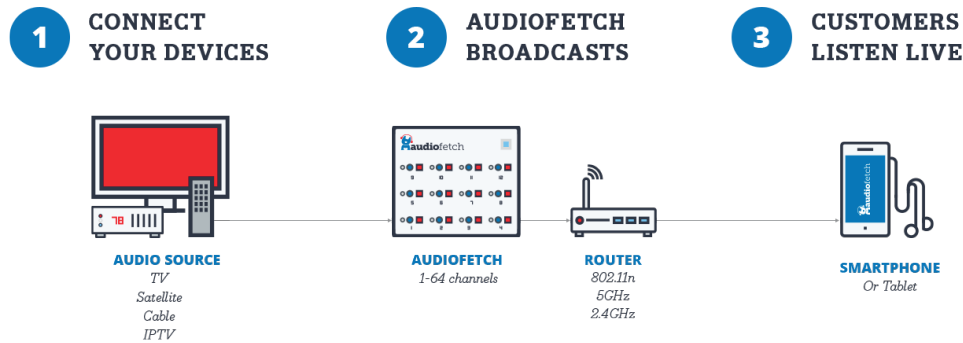

CUSTOMIZE YOUR MARKETING

Display your logo & custom ads within the app to a captive audience.

API READY

Have your own app? Integrate AudioFetch into your own app using our API.

HASSLE-FREE INSTALLATION

Plug-n-play installation using your existing Wi-Fi – no custom configuration required.

HOW IT WORKS

ONE PLATFORM, SO MANY POSSIBILITIES

AudioFetch is the absolute best platform for providing local audio to smartphones and tablets across any application. The Fetch-family of products are employed in fitness, sports bars, restaurants, airports, digital signage, assistive listening, casinos & gaming, education, and more.

From the tiny, single input AudioFetch Express with integrated WiFi to a full 64-input AudioFetch deployment, each audio input gets dedicated processor power to ensure your application scales now, and for the future.

THE LEADING TECHNOLOGY IN A SIMPLE - EASY TO USE DESIGN

We designed the AudioFetch app with simplicity in mind so it's user friendly with all age groups. Once you connect to the network, simply open the app and the app will immediately locate our unit and connect. No additional steps necessary.