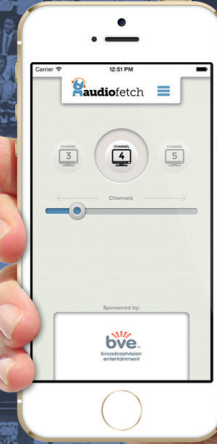

STREAM ANY AUDIO TO SMARTPHONES

Turn smartphones and tablets into a personal listening experience

Delight your customers by broadcasting audio to the free AudioFetch app.

REAL-TIME AUDIO STREAMING

Guaranteed low audio latency. Smartphone audio and TV video sync together.

CUSTOMIZE YOUR MARKETING

Display your logo & custom ads within the app to a captive audience.

API READY

Have your own app? Integrate AudioFetch into your own app using our API.

HASSLE-FREE INSTALLATION

Plug-n-play installation using your existing Wi-Fi – no custom configuration required.