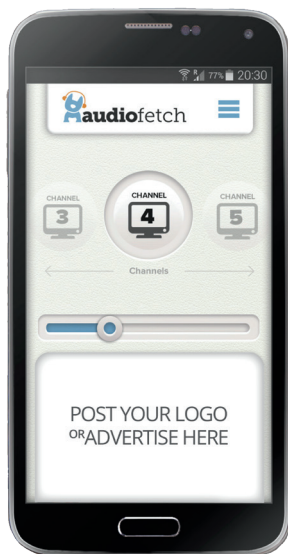

- ⊖ The settings menu gives you another way to close the app, access to settings and also includes back, help, feedback and about us.
- ⊖ With a simple swipe of a finger or thumb, quickly and easily change the audio channel.
- ⊖ Adjust the volume with the phones volume adjustment or adjust it using the touch screen on the phone.
- ⊖ Post your logo or any advertisement in the form of a JPG or text. When a user clicks on this section, you can direct them directly to a site of your choice, inform them to call a number or send an email.

Call or email us today for more information:

888.330.4283 (4BVE) Sales@broadcastvision.com