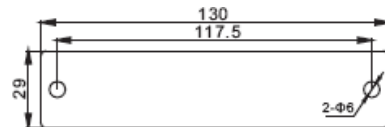

Economy Fiber Optic Rackmount Enclosure Holds up to 3 Modules CMX-MPR-1RUE

FEATURES

- Low Profile 1RU Cabinet with Termination Densities from 36 to 72 Fibers
- Sliding Tray for Easy Access
- Corrosion Resistant, Black Powder-Coated Steel Enclosures
- Modular Design Supports a Variety of Complex MP Modules
- Dimensions: 19 x 8.5 x 1.5 in / Weight: 6 lb 1 oz
- Max Capacity/3 Modules:
 - 72 fibers- 6 ports LC Quad
 - 36 fibers - 6 ports SC Duplex
 - 36 fibers - 12 ports ST/FC
- Includes Cable Management Pack:
 - Plastic tie wraps
 - Cable managers with adhesive bottom
 - Port identification labels
 - Screws for securing to rack and top panels

Blank Panel

SC /LCD 6ports

SCD/LCQ 3ports

SCD/LCQ 6ports

ST/FC 6ports

ST/FC 8ports

ST/FC 12ports