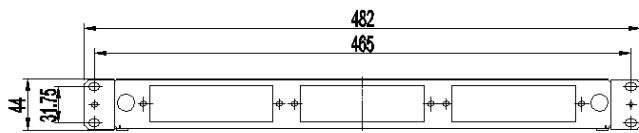

Economy Fiber Optic Rackmount Enclosure Holds up to 3 Modules CMX-MPR-1RUE

FEATURES

- Low Profile 1RU Cabinet with Termination Densities from 36 to 72 Fibers
- Sliding Tray for Easy Access
- Corrosion Resistant, Black Powder-Coated Steel Enclosures
- Modular Design Supports a Variety of Complex MP Modules
- Dimensions: 19 x 8.5 x 1.5 in / Weight: 6 lb 1 oz
- Max Capacity/3 Modules:
 - 72 fibers- 6 ports LC Quad
 - 36 fibers - 6 ports SC Duplex
 - 36 fibers - 12 ports ST/FC
- Includes Cable Management Pack:
 - Plastic tie wraps
 - Cable managers with adhesive bottom
 - Port identification labels
 - Screws for securing to rack and top panels

Blank Panel

SC /LCD 6ports

SCD/LCQ 3ports

SCD/LCQ 6ports

ST/FC 6ports

ST/FC 8ports

ST/FC 12ports