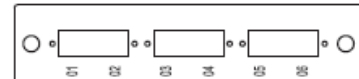

Economy Fiber Optic Rackmount Enclosure Holds up to 3 Modules CMX-MPR-1RUE

FEATURES

- Low Profile 1RU Cabinet with Termination Densities from 36 to 72 Fibers
- Sliding Tray for Easy Access
- Corrosion Resistant, Black Powder-Coated Steel Enclosures
- Modular Design Supports a Variety of Complex MP Modules
- Dimensions: 19 x 8.5 x 1.5 in / Weight: 6 lb 1 oz
- Max Capacity/3 Modules:
 - 72 fibers- 6 ports LC Quad
 - 36 fibers - 6 ports SC Duplex
 - 36 fibers - 12 ports ST/FC
- Includes Cable Management Pack:
 - Plastic tie wraps
 - Cable managers with adhesive bottom
 - Port identification labels
 - Screws for securing to rack and top panels

Blank Panel

SC /LCD 6ports

SCD/LCQ 3ports

SCD/LCQ 6ports

ST/FC 6ports

ST/FC 8ports

ST/FC 12ports