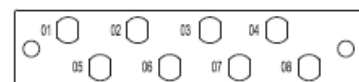

Economy Fiber Optic Rackmount Enclosure Holds up to 3 Modules CMX-MPR-1RUE

FEATURES

- Low Profile 1RU Cabinet with Termination Densities from 36 to 72 Fibers
- Sliding Tray for Easy Access
- Corrosion Resistant, Black Powder-Coated Steel Enclosures
- Modular Design Supports a Variety of Complex MP Modules
- Dimensions: 19 x 8.5 x 1.5 in / Weight: 6 lb 1 oz
- Max Capacity/3 Modules:
 - 72 fibers- 6 ports LC Quad
 - 36 fibers - 6 ports SC Duplex
 - 36 fibers - 12 ports ST/FC
- Includes Cable Management Pack:
 - Plastic tie wraps
 - Cable managers with adhesive bottom
 - Port identification labels
 - Screws for securing to rack and top panels

Blank Panel

SC /LCD 6ports

SCD/LCQ 3ports

SCD/LCQ 6ports

ST/FC 6ports

ST/FC 8ports

ST/FC 12ports