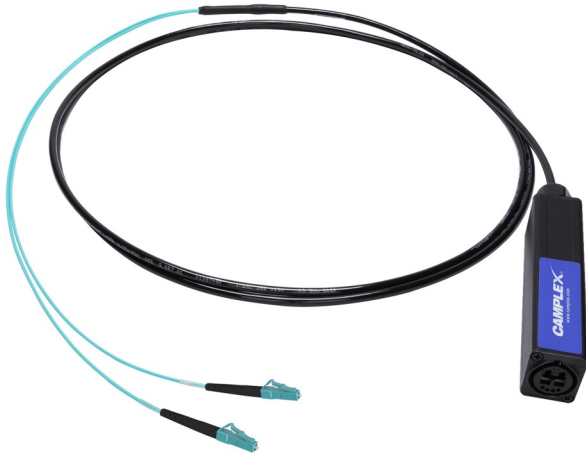

BROADCAST FIBER OPTIC SOLUTIONS

Complex Tactical opticalCON Adapters Terminated to LC, ST, SC, LC/APC, SC/APC Connectors

opticalCON DUO to Two (2) LC Tactical Breakout Adapter - OM3 Multimode

Tactical Fiber Breakout Adapters—No Power

Connect your Neutrik opticalCON DUO/QUAD cables to standard LC, ST, SC, LC/APC, SC/APC fiber optic connectors with these in-line adapters.

Rugged ground-tactical cable, ideal for use in harsh environments where repeated deployment and reuse is required. In addition to its durability, the lightweight design is perfect to strap to cameras and other gear.

The total cable is 10 foot while each individual channel fanout is clearly labeled and 2 foot in length for professional use. Supplied with opticalCON rubber dust cap for maximum protection. opticalCON DUO adapters feed out to (2) individual fiber channels while QUAD feeds to (4).

opticalCON QUAD to Four (4) ST Tactical Breakout Adapter - Single Mode

Features

- Tactical Cable Rugged and Lightweight
- Rubber Dustcap for Connector Protection
- Low Insertion Loss and Low Return Loss
- Neutrik NO2-4FDW-A / Neutrik NO4FDW-A chassis connector with automatic sealing shutter
- Waterproof acc. to IP65 Ingress Protection While Mated
- Labeled Channels
- Tested for Less Than .55db RL
- Made in the USA by a Certified opticalCON Assembler