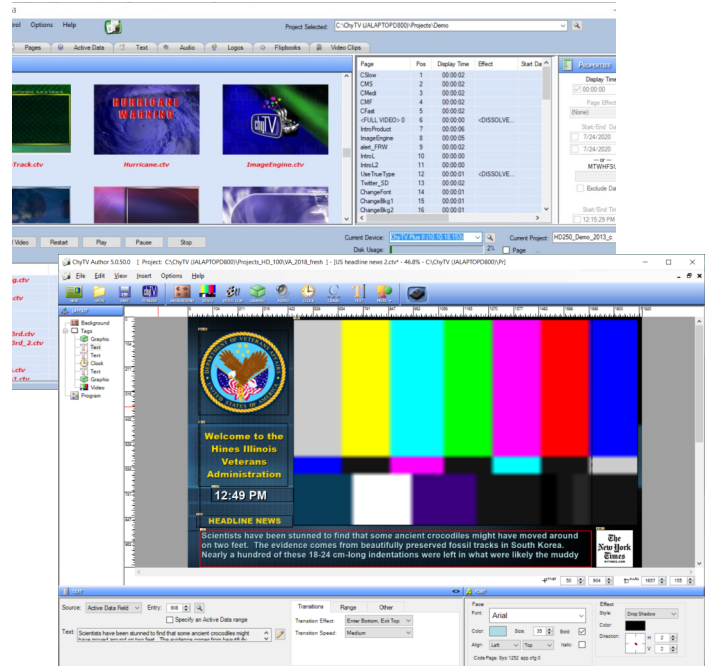

ChyTV Tools and ChyTV Author Interfaces

Web: www.ChyTV.com
Email: sales@chytv.net
Phone: 631 542 2505