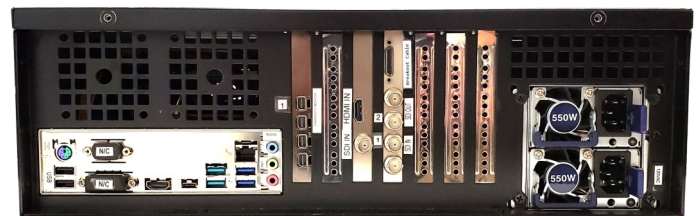

ChyTV HD Pro (Rear Panel)