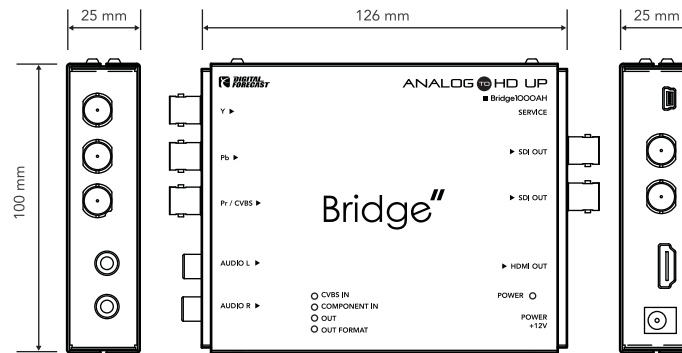

Bridge™

Bridge 1000_AH

ANALOG TO HD/SD

ANALOG TO HD/SD Mini Type Converter

Bridge 1000_AH

Descriptions

Bridge1000_AH is equipment that will be converted into HD grade SDI signal in response to the signal Component or Composite signal. You can support up to 1080p60 format, fix the output signal in a specific format. 1080p60/1080i59.94/720p/480i and so on. In addition, it also supports HDMI output, there are adjustment function of aspect ratio (ARC) function.

Feature

- Analog to SDI with HDMI out
- Inside Up scaling function
- ARC (FULL, Letter/Pillar)
- 1 Selectable CVBS input (NTSC/PAL)
- 1 Selectable Component input (SD/HD)
- 1 L/R stereo Audio input (stereo audio jack)
- 2 SDI out (SD/HD/3G)
- 1 HDMI out (SD/HD/3G)
- DC 7V ~ 17V wide operating range

Physical

Dimension (W x H x D)	126 x 100 x 25 (mm)
Weight	215g
Power Level	7 ~ 17 VDC
Power Consumption	6Watts (Max : 6.5Watts)
Operating Temperature	-20°C ~ 70°C
Humidity	0 to 95% RH, non-condensing

Image View

Drawing Dimension [mm]

Digital Video Specs.

- Composite Analog video
 - NTSC/PAL
- Component Analog video
 - 480p (59.94/50)
 - 720p (60/59.94/50)
 - 1080i (60/59.94/50)
- Supports multi-rate SDI formats
 - SMPTE 125M: NTSC (480i 59.94), PAL (576i 50)
 - SMPTE 296M: 720p (60/59.94/50)
 - SMPTE-274M, SMPTE-292M: 1080i (60/59.94/50) 1080p (30/29.97/25/24/23.98)
- Digital Audio AES/EBU
 - 48Khz, 75 Ohm, 1 Vp-p