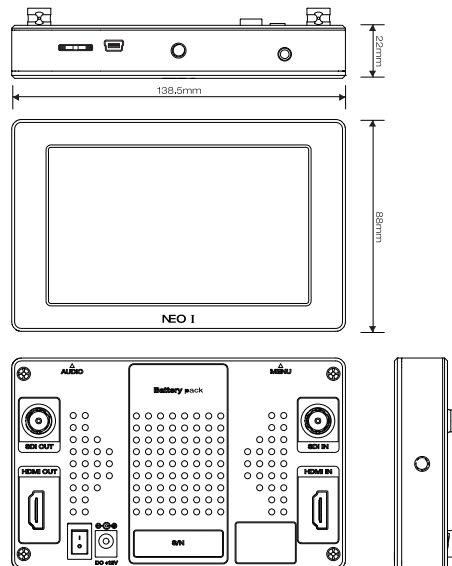

## Descriptions

Bridge X\_NEO I Bi-directional Conversion of video signals from HDMI to SDI or SDI to HDMI with UP/DOWN/CROSS converting. It supports formats up to 1080p60. In addition, you can have a LCD display monitoring, out format fixed modes.

## Feature

- SDI to HDMI or HDMI to SDI converter.
- SDI in/output( SD/HD/3G all standard format )
- HDMI in/output( SD/HD/3G all standard format )
- Supports HDMI v1.3
- User selectable output format
- LCD display monitoring
- 5.0" Touch panel ( 800x480 )
- Test pattern out mode(SMPTE color bar)
- DC 7V ~ 24V wide operating range

## Physical

Dimension (W x H x D)	138.5 x 88 x 22 (mm)
Weight	320g
Power Level	+12 VDC
Power Consumption	9 Watts (Max: 10 Watts)
Operating Temperature	0°C ~ 70°C
Humidity	0 to 95% RH, non-condensing

## Drawing Dimension [mm]