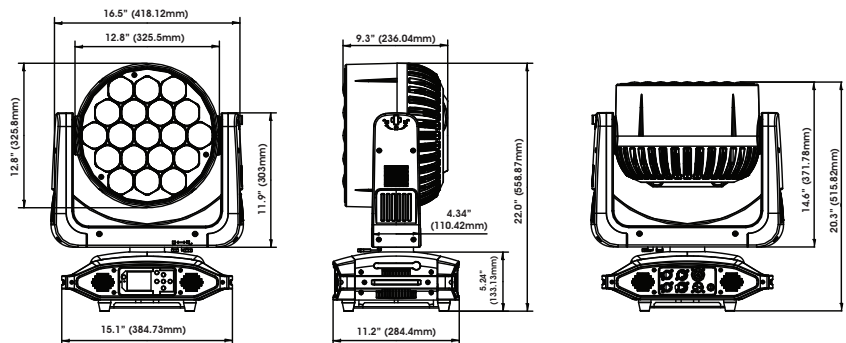

SIZE / WEIGHT

Length: 16.5" (418.1mm)
Width: 11.2" (284.4mm)
Vertical Height: 22.0" (558.9mm)
Weight: 47.0 lbs. (21.3 kg)

ELECTRICAL / THERMAL

AC 100-240V - 50/60Hz
600W Max Power Consumption
14°F to 113°F (-10°C to 45°C)

APPROVALS / RATINGS

IP20

PHOTOMETRIC DATA

MIN ZOOM - 5° Beam Diameter

	1 m	3.3 ft	2 m	6.6 ft	3 m	9.8 ft	4 m	13.1 ft	5 m	16.4 ft
	0.26	0.9	0.26	0.9	0.29	1.0	0.38	1.2	0.42	1.4
	lux	fc	lux	fc	lux	fc	lux	fc	lux	fc
RED	3,560	331	3,050	283	2,160	201	1,377	128	1,010	94
GREEN	11,000	1,022	10,070	936	7,357	683	4,650	432	3,199	297
BLUE	1,910	177	1,730	161	1,280	119	810	75	550	51
WHITE	19,830	1,842	17,530	1,629	12,660	1,176	8,123	755	5,532	514
AMBER	2,222	206	1,930	179	1,470	137	972	90	660	61
CYAN	6,316	587	5,680	528	4,162	387	2,625	244	1,776	165
U.V.	65	6	54	5	40	4	25	2	18	2
FULL ON	38,500	3,577	34,100	3,168	24,860	2,309	15,860	1,473	11,110	1,032

MAX ZOOM - 50° Beam Diameter

	1 m	3.3 ft	2 m	6.6 ft	3 m	9.8 ft	4 m	13.1 ft	5 m	16.4 ft
	1.49	4.9	2.76	9.1	4.43	14.5	5.52	18.1	6.9	22.6
	lux	fc	lux	fc	lux	fc	lux	fc	lux	fc
RED	588	55	166	15	80	7	51	5	34	3
GREEN	1,907	177	522	48	256	24	144	13	97	9
BLUE	340	32	91	8	44	4	24	2	16	2
WHITE	3,271	304	903	84	439	41	248	23	167	16
AMBER	361	34	104	10	50	5	30	3	21	2
CYAN	1,061	99	291	27	142	13	79	7	53	5
U.V.	12	1	3	0	2	0	1	0	1	0
FULL ON	6,670	620	1,844	171	896	83	500	46	341	32

DIMENSIONAL DIAGRAMS

OPTIONAL ACCESSORIES

ORDER CODE	ITEM
TRIGGER CLAMP	Heavy Duty Wrap Around Hook Style Clamp
DRCPLAT7	Dual Road Case For Platinum SEVEN™
EWDMSYSTEM	Wireless DMX System (Transmitter & Receiver)
AC5PDMX5PRO	5 ft. (1.5m) 5pin PRO DMX Cable
CAT6PRO5	5' (1.5m) CAT6 EtherCON Cable
NEU088	3 ft. (1m) powerCON TRUE1 Power Link Cable
	Additional cable lengths available

Specifications are subject to change without notice ©Elation Professional 01/06/17

Elation Professional USA | 6122 S. Eastern Ave. | Los Angeles, CA, 90040
323-582-3322 | 323-832-9142 fax | www.elationlighting.com | info@elationlighting.com

Elation Professional B.V. | Junostraat 2 | 6468 EW Kerkrade, The Netherlands
+31 45 546 85 66 | +31 45 546 85 96 fax | www.elationlighting.eu | info@elationlighting.eu