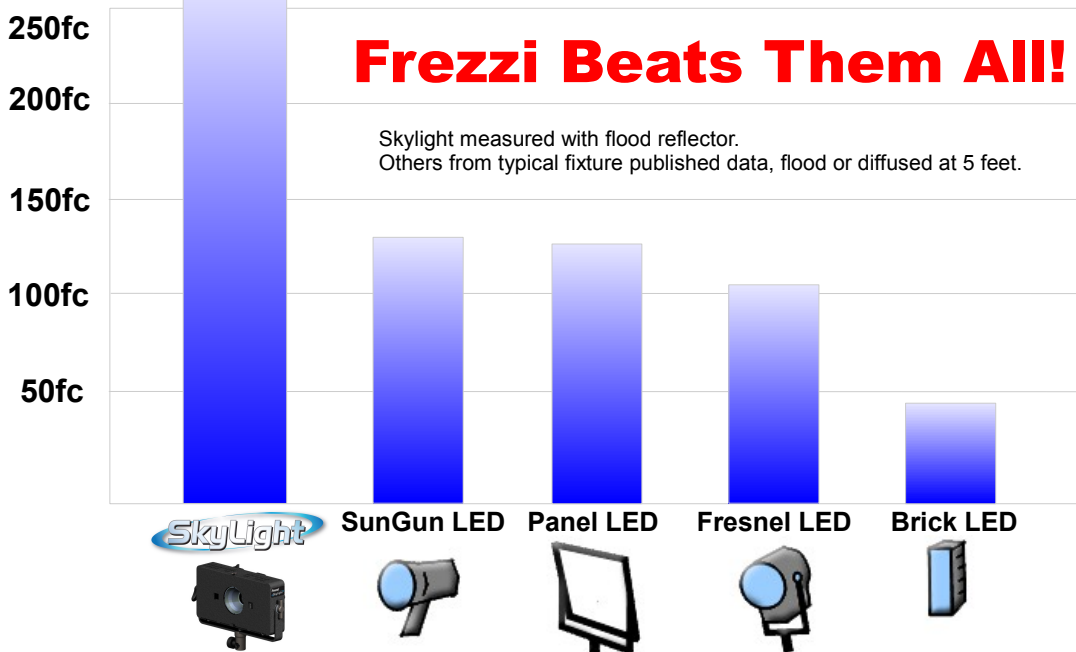

Output Comparison at 5 feet in foot-candles

- ☒ Shoot Brighter!
- ☒ In ALL Weather!
- ☒ Shoot Longer!
- ☒ Travel with less!
- ☒ Quick Setup!

Made in USA
2 Year Warranty

During the "Biblical Flooding" event in Boulder Colorado the Frezzi lights worked for 5.5 hours in an incredible downpour before being given a break... provided us the ability to light this dangerous event and broadcast incredible images to our viewers while keeping the crew safe from electrical hazards. It also allowed the chief photographer to light as he needed to with full control over his lighting scheme. Major kudos to you and Frezzi for manufacturing a dominate lighting system capable of supporting the real world news environment. ~ Alan K. KOAA TV Colorado Springs

In use with

and many more...