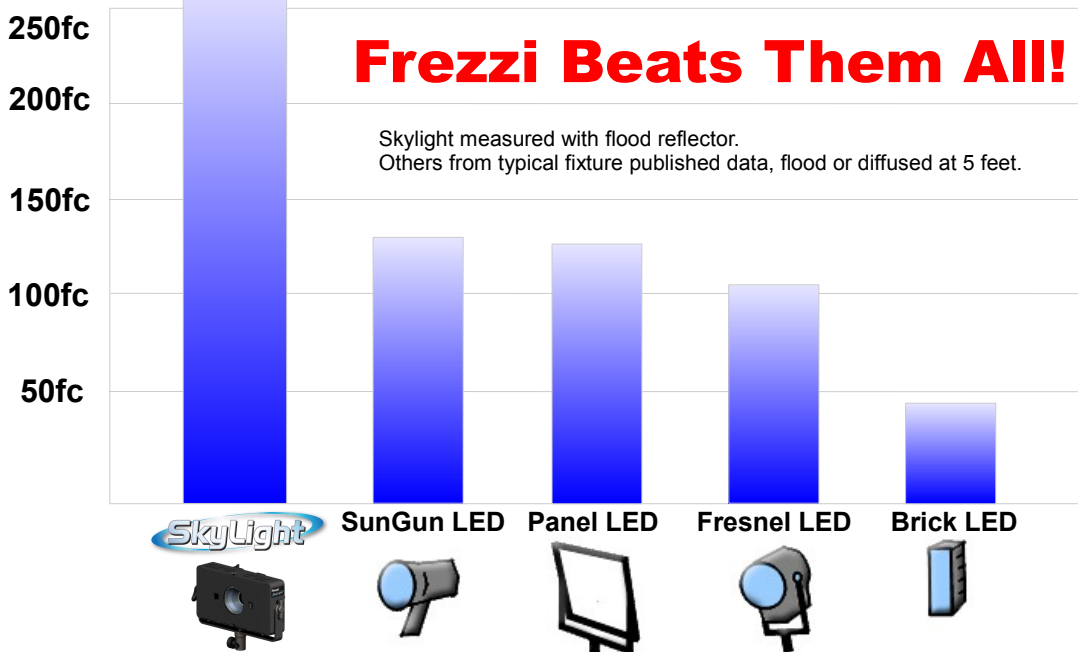

Output Comparison at 5 feet in foot-candles

- ☒ Shoot Brighter!
- ☒ In ALL Weather!
- ☒ Shoot Longer!
- ☒ Travel with less!
- ☒ Quick Setup!

Made in
USA
2 Year
Warranty

During the "Biblical Flooding" event in Boulder Colorado the Frezzi lights worked for 5.5 hours in an incredible downpour before being given a break... provided us the ability to light this dangerous event and broadcast incredible images to our viewers while keeping the crew safe from electrical hazards. It also allowed the chief photographer to light as he needed to with full control over his lighting scheme. Major kudos to you and Frezzi for manufacturing a dominate lighting system capable of supporting the real world news environment. ~ Alan K. KOAA TV Colorado Springs

In use with

and many more...