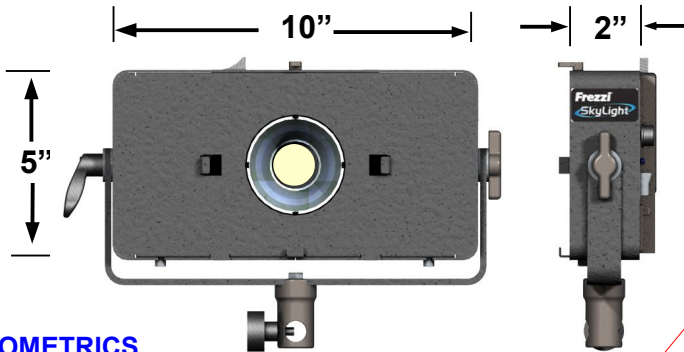

SPECIFICATIONS