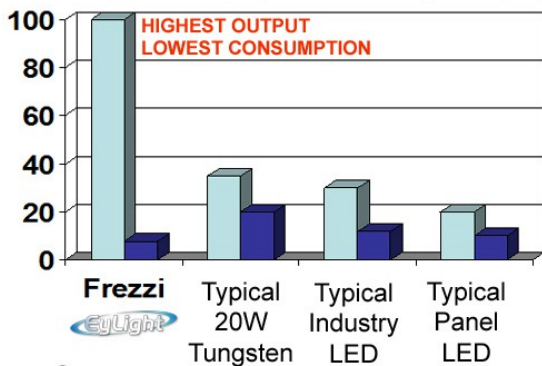

Frezzi®

Professional ENG/EFP Lighting

EyLight

Professional Grade Camera Light With Self-Contained Quick-Swap Rechargeable Battery Pack

The EyLight is the world's first professional camera light with an internal quick-swap rechargeable battery that delivers sustainable power to traditional tungsten and LED lamps in a compact "all-in-one design". Built on the industry standard Frezzi Mini-Fill's form factor, it's ideal for handheld cameras that have no way to power a professional light. Finally, get the professional quality light you need and extra run time for your camera all without cables.

Quick swap high energy rechargeable battery

Ideal lighting solution for ALL format cameras

OUTPERFORMS ALL OTHERS!

Light Out (fc) Consumption(W)

3.5 HOUR RUN TIME!

100fc @ 5 Feet!
30° Flood

Amazing 75 Watt Output!

90 CRI

Output is equivalent to a 75W tungsten bulb with LEDEX lamp and only consuming 8 Watts of power!

EyLight GREEN technology outperforms "AA" LEDs while saving money and the environment!

Sustainable ECO Friendly Rechargeable Battery Pack with Energy Gauge

Continual replacement of AA batteries are expensive and bad for the environment

Made in USA
2 Year Warranty

CALL (973) 427-1160

Frezzi Energy System
7 Valley Street • Hawthorne, NJ • 07506 • USA
www.frezzi.com • info@frezzi.com