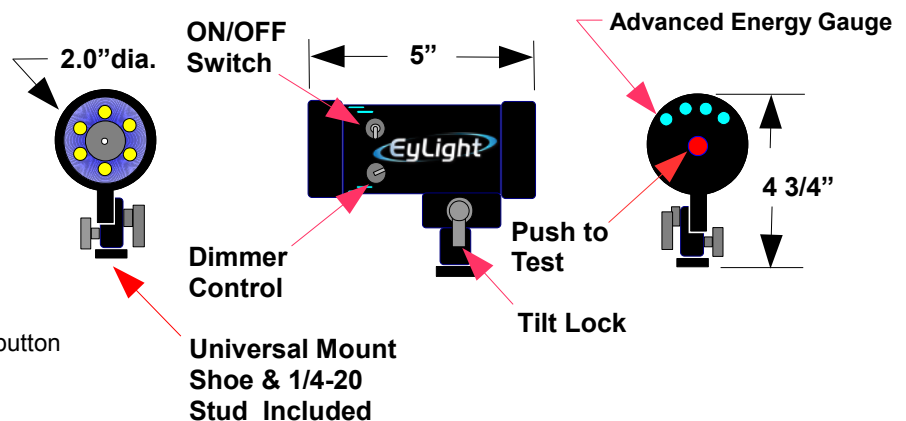

Made in
USA
2 Year
Warranty