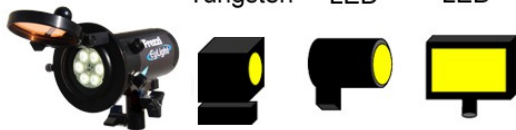

Frezzi®

Professional ENG/EFP Lighting

EyLight

Professional Grade Camera Light With Self-Contained Quick-Swap Rechargeable Battery Pack

The EyLight is the world's first professional camera light with an internal quick-swap rechargeable battery that delivers sustainable power to traditional tungsten and LED lamps in a compact "all-in-one design". Built on the industry standard Frezzi Mini-Fill's form factor, it's ideal for handheld cameras that have no way to power a professional light. Finally, get the professional quality light you need and extra run time for your camera all without cables.

Quick swap high energy rechargeable battery

Cable Free Operation

Ideal lighting solution for ALL format cameras

OUTPERFORMS ALL OTHERS!

Light Out (fc) Consumption(W)

3.5 HOUR RUN TIME!

100fc @ 5 Feet!
30° Flood

Amazing 75 Watt Output!

90 CRI

Output is equivalent to a 75W tungsten bulb with LEDEX lamp and only consuming 8 Watts of power!

EyLight GREEN technology outperforms "AA" LEDs while saving money and the environment!