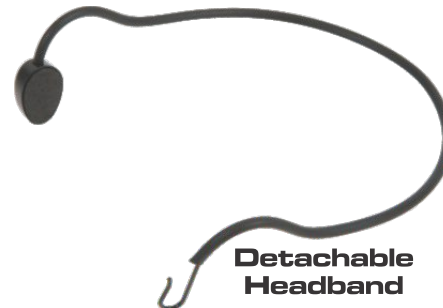

**Detachable
Headband**

Included Accessories

Detachable Headband

Cell Phone Adapter Cables (Red For Android / Black For Apple)

1/8 inch to 1/4 inch Adapter

USB Charging Cable

19.7 inch Female to Male Extension Cable

Windscreen