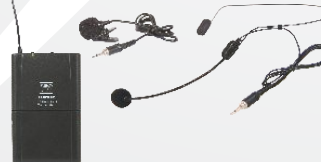

TQ8 Speaker with One Handheld Mic

TQ8-46HHN

TQ8 Speaker with Two Handheld Mics

Body Pack Options Available

Other configurations of Body Pack(s) with Headset and/or Lav options available

*A Limited 90 Day Warranty Applies to Rechargeable Batteries
 **Be sure to charge this unit immediately
 †Battery operation time dependant on program