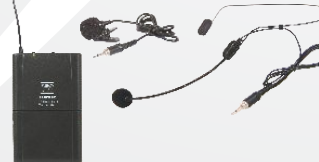

TQ8 Speaker with One Handheld Mic

TQ8-46HHN

TQ8 Speaker with Two Handheld Mics

Body Pack Options Available

Other configurations of Body Pack(s) with Headset and/or Lav options available

*A Limited 90 Day Warranty Applies to Rechargeable Batteries
 **Be sure to charge this unit immediately
 †Battery operation time dependant on program