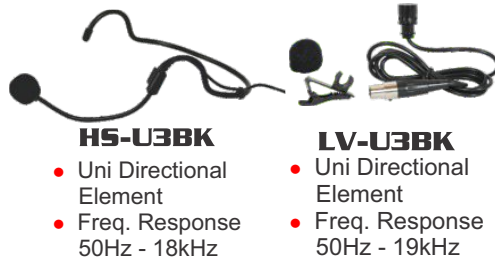

HS-U3BK

- Uni Directional Element
- Freq. Response 50Hz - 18kHz

LV-U3BK

- Uni Directional Element
- Freq. Response 50Hz - 19kHz

Optional DC chargers

AS-DCTVHH

For TVHH

AS-DCTVBPR

For AS-TVBPR, TVBPT, & TVH2

AS-DCTVMBP

For TVMBP

PROTECTIVE SLIP COVER AS-TV10COVER

AS-TXRM

- 96 Selectable Channels
- Channel Selector
- RF and AF indicator
- Volume Control
- LCD Display
- Table Top/Rackmount Transmitter

* A Limited 90 Day Warranty Applies to Rechargeable Batteries Specifications subject to change without notice.

MAKERS OF THE ORIGINAL HOT SPOT PERSONAL MONITOR

601 E. Pawnee Wichita, KS 67211 316.263.2852 FAX 316.263.0642 www.galaxyaudio.com
Distributed outside the United States by E and E Exports, Inc. 2815 Junipero Ave. Suite 101 Signal Hill, CA 92614
562.988.3447 FAX 562.989.3037
Distributed in Canada by Audio Distributors International (ADI) 1275 Newton, unit 6 Boucherville, QC J4B 5H2 Canada
450.449.8177 FAX 450.449.8180