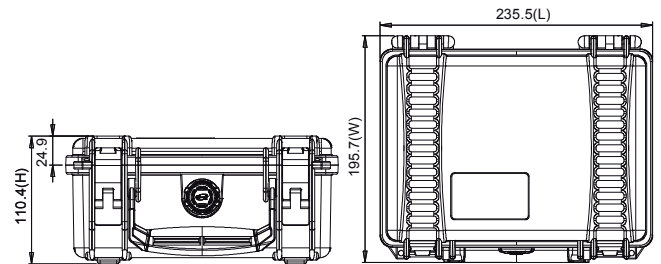

TECHNICAL DRAWING

APPROVALS
ATA 300
IP67
STANAG 4280
DS 81-41

TEST
DROP
IMPACT
HANDLE
WATERTIGHT INTEGRITY
UV COLOR AND MATERIAL
PROTECTION

ACCESSORIES

HPRCCF2100
CUBED FOAM
USA:HPRCFO (foam only)

HPRCLO
PADLOCK - TSA

HPRCCB2100
INTERIOR BAG
USA:HPRCIC (internal case)

HPRCPANELFRAME
(panel not included)