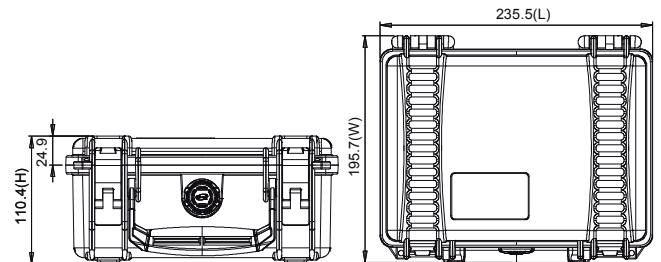

TECHNICAL DRAWING

APPROVALS
ATA 300
IP67
STANAG 4280
DS 81-41

TEST
DROP
IMPACT
HANDLE
WATERTIGHT INTEGRITY
UV COLOR AND MATERIAL
PROTECTION

ACCESSORIES

HPRCCF2100
CUBED FOAM
USA:HPRCFO (foam only)

HPRCLO
PADLOCK - TSA

HPRCCB2100
INTERIOR BAG
USA:HPRCIC (internal case)

HPRCPANELFRAME
(panel not included)