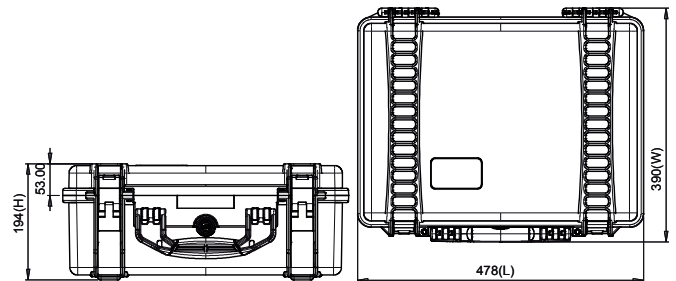

TECHNICAL DRAWING

APPROVALS
ATA 300
IP67
STANAG 4280
DS 81-41

TEST
DROP
IMPACT
HANDLE
WATERTIGHT INTEGRITY
UV COLOR AND MATERIAL
PROTECTION

ACCESSORIES

HPRCCF2500
CUBED FOAM
USA:HPRCFO (foam only)

HPRCLO
PADLOCK - TSA

HPRCCB2500
INTERIOR BAG
USA:HPRCIC (internal case)

HPRCORG2500
LID ORGANIZER

HPRCPANELFRAME
(panel not included)

HPRCSD2500 SOFT PADDED
OPEN DECK + DIVIDERS USA:
HPRCDK (divider kit)