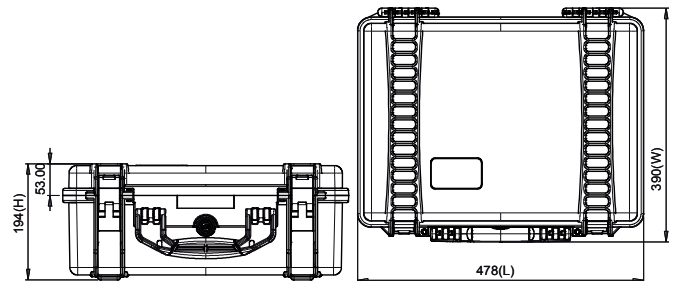

TECHNICAL DRAWING

APPROVALS
ATA 300
IP67
STANAG 4280
DS 81-41

TEST
DROP
IMPACT
HANDLE
WATERTIGHT INTEGRITY
UV COLOR AND MATERIAL
PROTECTION

ACCESSORIES

HPRCCF2500

CUBED FOAM
USA:HPRCFO (foam only)

HPRCLO

PADLOCK - TSA

HPRCCB2500

INTERIOR BAG
USA:HPRCIC (internal case)

HPRCORG2500

LID ORGANIZER

HPRCPANELFRAME

(panel not included)

HPRCSD2500 SOFT PADDED

OPEN DECK + DIVIDERS USA:
HPRCDK (divider kit)