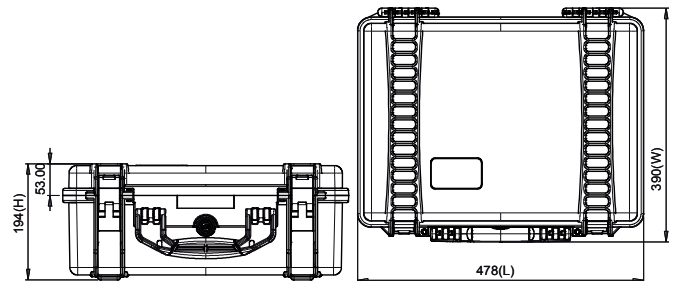

TECHNICAL DRAWING

APPROVALS
ATA 300
IP67
STANAG 4280
DS 81-41

TEST
DROP
IMPACT
HANDLE
WATERTIGHT INTEGRITY
UV COLOR AND MATERIAL
PROTECTION

ACCESSORIES

HPRCCF2500

CUBED FOAM
USA:HPRCFO (foam only)

HPRCLO

PADLOCK - TSA

HPRCCB2500

INTERIOR BAG
USA:HPRCIC (internal case)

HPRCORG2500

LID ORGANIZER

HPRCPANELFRAME

(panel not included)

HPRCSD2500 SOFT PADDED
OPEN DECK + DIVIDERS USA:
HPRCDK (divider kit)