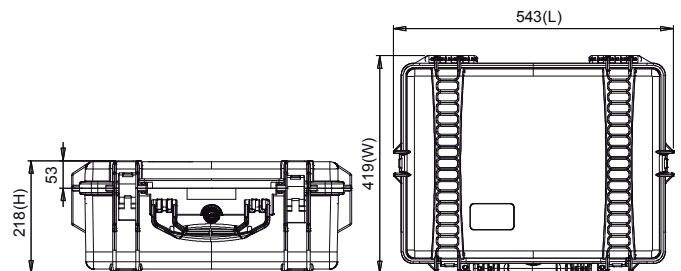

TECHNICAL DRAWING