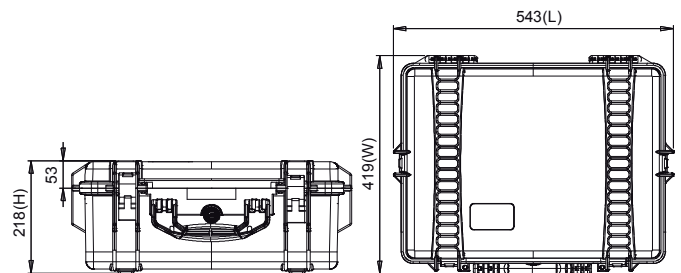

TECHNICAL DRAWING