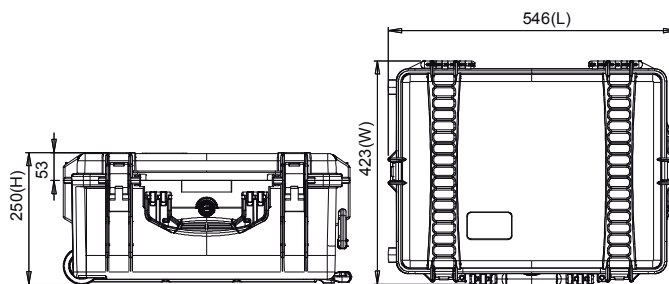

TECHNICAL DRAWING

* cubed foam