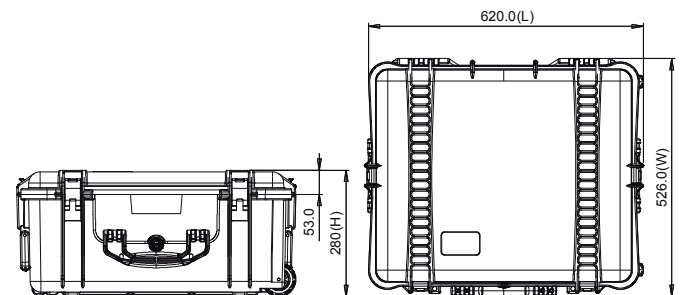

TECHNICAL DRAWING

* cubed foam

APPROVALS
ATA 300
IP67
STANAG 4280
DS 81-41

TEST
DROP
IMPACT
HANDLE
WATERTIGHT INTEGRITY
UV COLOR AND MATERIAL
PROTECTION

ACCESSORIES

HPRCCF2700W
CUBED FOAM
USA:HPRCFO (foam only)

HPRCLO
PADLOCK - TSA

HPRCCB2700W
INTERIOR BAG
USA:HPRCIC (internal case)

HPRCORG2700W
LID ORGANIZER

HPRCSD2700W SOFT PADDED
OPEN DECK + DIVIDERS USA:
HPRCDK (divider kit)