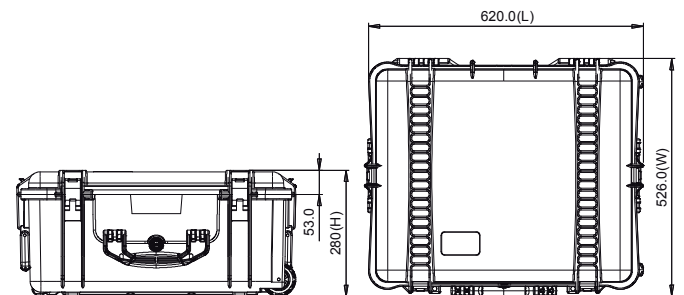

TECHNICAL DRAWING

* cubed foam

APPROVALS
ATA 300
IP67
STANAG 4280
DS 81-41

TEST
DROP
IMPACT
HANDLE
WATERTIGHT INTEGRITY
UV COLOR AND MATERIAL
PROTECTION

ACCESSORIES

HPRCCF2700W
CUBED FOAM
USA:HPRCFO (foam only)

HPRCLO
PADLOCK - TSA

HPRCCB2700W
INTERIOR BAG
USA:HPRCIC (internal case)

HPRCORG2700W
LID ORGANIZER

HPRCSD2700W SOFT PADDED
OPEN DECK + DIVIDERS USA:
HPRCDK (divider kit)