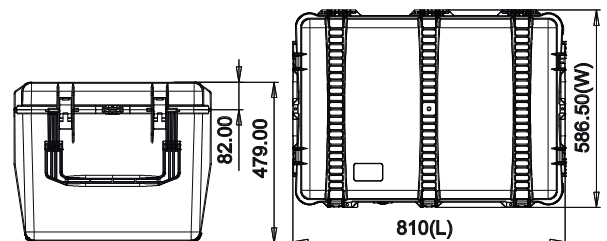

TECHNICAL DRAWING

APPROVALS
ATA 300
IP67
STANAG 4280
DS 81-41

TEST
DROP
IMPACT
HANDLE
WATERTIGHT INTEGRITY
UV COLOR AND MATERIAL
PROTECTION

ACCESSORIES

HPRCCF2800W
CUBED FOAM
USA:HPRCFO (foam only)

HPRCLO
PADLOCK - TSA

HPRCCB2800W
INTERIOR BAG
USA:HPRCIC (internal case)

HPRCORG2800W
LID ORGANIZER