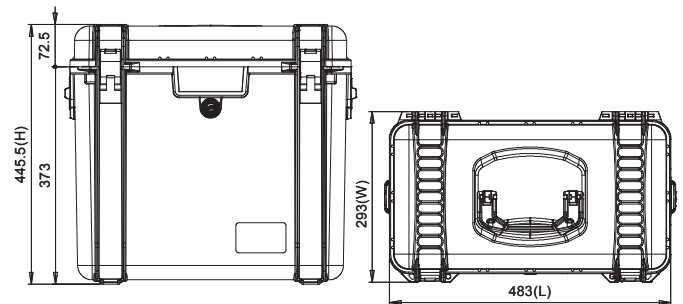

TECHNICAL DRAWING

APPROVALS
ATA 300
IP67
STANAG 4280
DS 81-41

TEST
DROP
IMPACT
HANDLE
WATERTIGHT INTEGRITY
UV COLOR AND MATERIAL
PROTECTION

* cubed foam

* interior bag

* soft padded open deck + dividers

ACCESSORIES

HPRCCF4200

CUBED FOAM
USA:HPRCFO (foam only)

HPRCLO

PADLOCK - TSA

HPRCCB4200

INTERIOR BAG
USA:HPRCIC (internal case)

HPRCPADDEDSTRAP

HPRCSD4200 SOFT PADDED
OPEN DECK + DIVIDERS USA:
HPRCDK (divider kit)

HPRCPANELFRAME
SUPPORT KIT