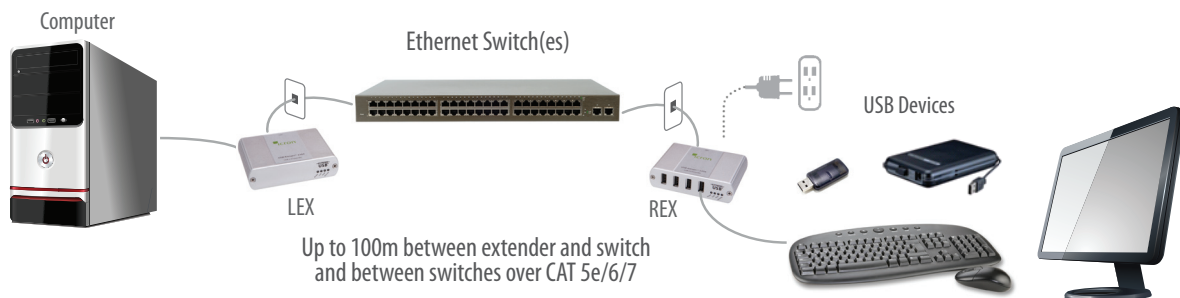

Applications

- Remote storage
- Industrial Control
- Security and monitoring
- Keyboard and mouse

Up to 100m between extender and switch and between switches over CAT 5e/6/7

4664 Lougheed Hwy.
Suite 221
Burnaby, BC,
V5C 5T5, Canada

www.icron.com
+1 604 638 3920

←EXTREME→
USB®

Specifications subject to change without notification.

©2019
Icron | A Maxim Integrated Brand
#90-01381-A05

* Maximum throughput will vary based on network traffic, distances and number of switches between extenders.
** Pre-paired network configuration only applies to units purchased together as a complete Local and Remote Extender system.