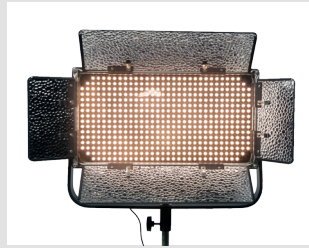

Lights with DMX Control

IDMX1000-v2
Studio Light w/
Touchscreen DMX Control

IDMX1500-SP
1500 Studio LED Spot
Light w/ DMX Control

IDMX500T
Studio Tungsten Light w/
DMX Control

IDMX500
Studio Light w/ Touchscreen
w/ DMX Control