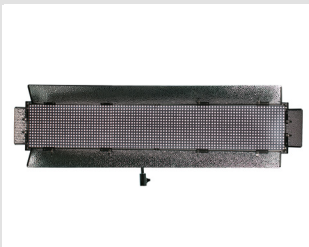

IDMX1500-v2
1500 LED Studio Light w/
Digital DMX Control