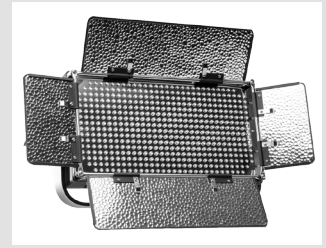

Lights with DMX Control

IDMX1000-v2
Studio Light w/
Touchscreen DMX Control

IDMX1500-SP
1500 Studio LED Spot
Light w/ DMX Control

IDMX500T
Studio Tungsten Light w/
DMX Control

IDMX500
Studio Light w/ Touchscreen
w/ DMX Control