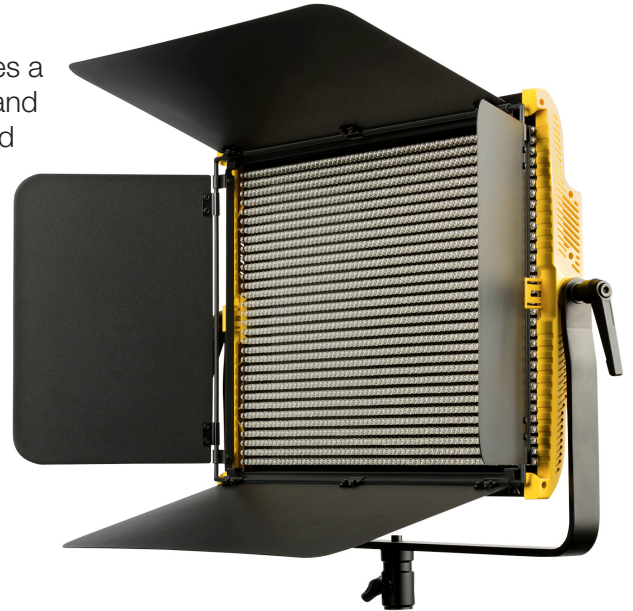

OYB15

Onyx 2 x 1 Bi-Color Aluminum LED Light

ONE SHEET

Overview

The Onyx 2 x 1 Bi-Color Aluminum LED Light is fitted with 2016 high-quality LED Lights. With an aviation-grade aluminum panel design, the Onyx has better heat ventilation. The OYB15 provides a flicker-free experience when adjusting the brightness (10-99%) and color temperature (3200K-5600K). The OYB15 can be controlled remotely with either the included remote control or DMX via the Ethernet port. Having the option of being powered either by the power adapter or two V-Mount Pro Batteries, the OYB15 can meet both your studio or field needs.

OYB10 | Onyx 1 x 1 Bi-Color Aluminum LED Light | UPC Code: 847983021895

Special Features

- Durable Lightweight Aluminum Frame
- Bi-Color Adjustable from 3200K-5600K
- 96+ CRI LEDs
- DMX Ethernet and Wireless Remote Control
- Battery-Powered by two V-Mount Pro Batteries

1.713.272.8822

sales@ikancorp.com

OYB15

Features you need, Prices you want.

Aluminum Frame

The Onyx 2 x 1 LED Light's aluminum body gives it a perfect balance of being both durable and lightweight. The light fixture gives off minimal heat due to the aluminum frame which allows for excellent ventilation.

96+ CRI LED

With 2,016 96+ CRI LEDs, the Onyx OYB15 Light provides incredible color rendition and brightness. The Onyx OYB15 LED Light features a bi-color adjustable range between 3200K-5600K.

Remote Controlled