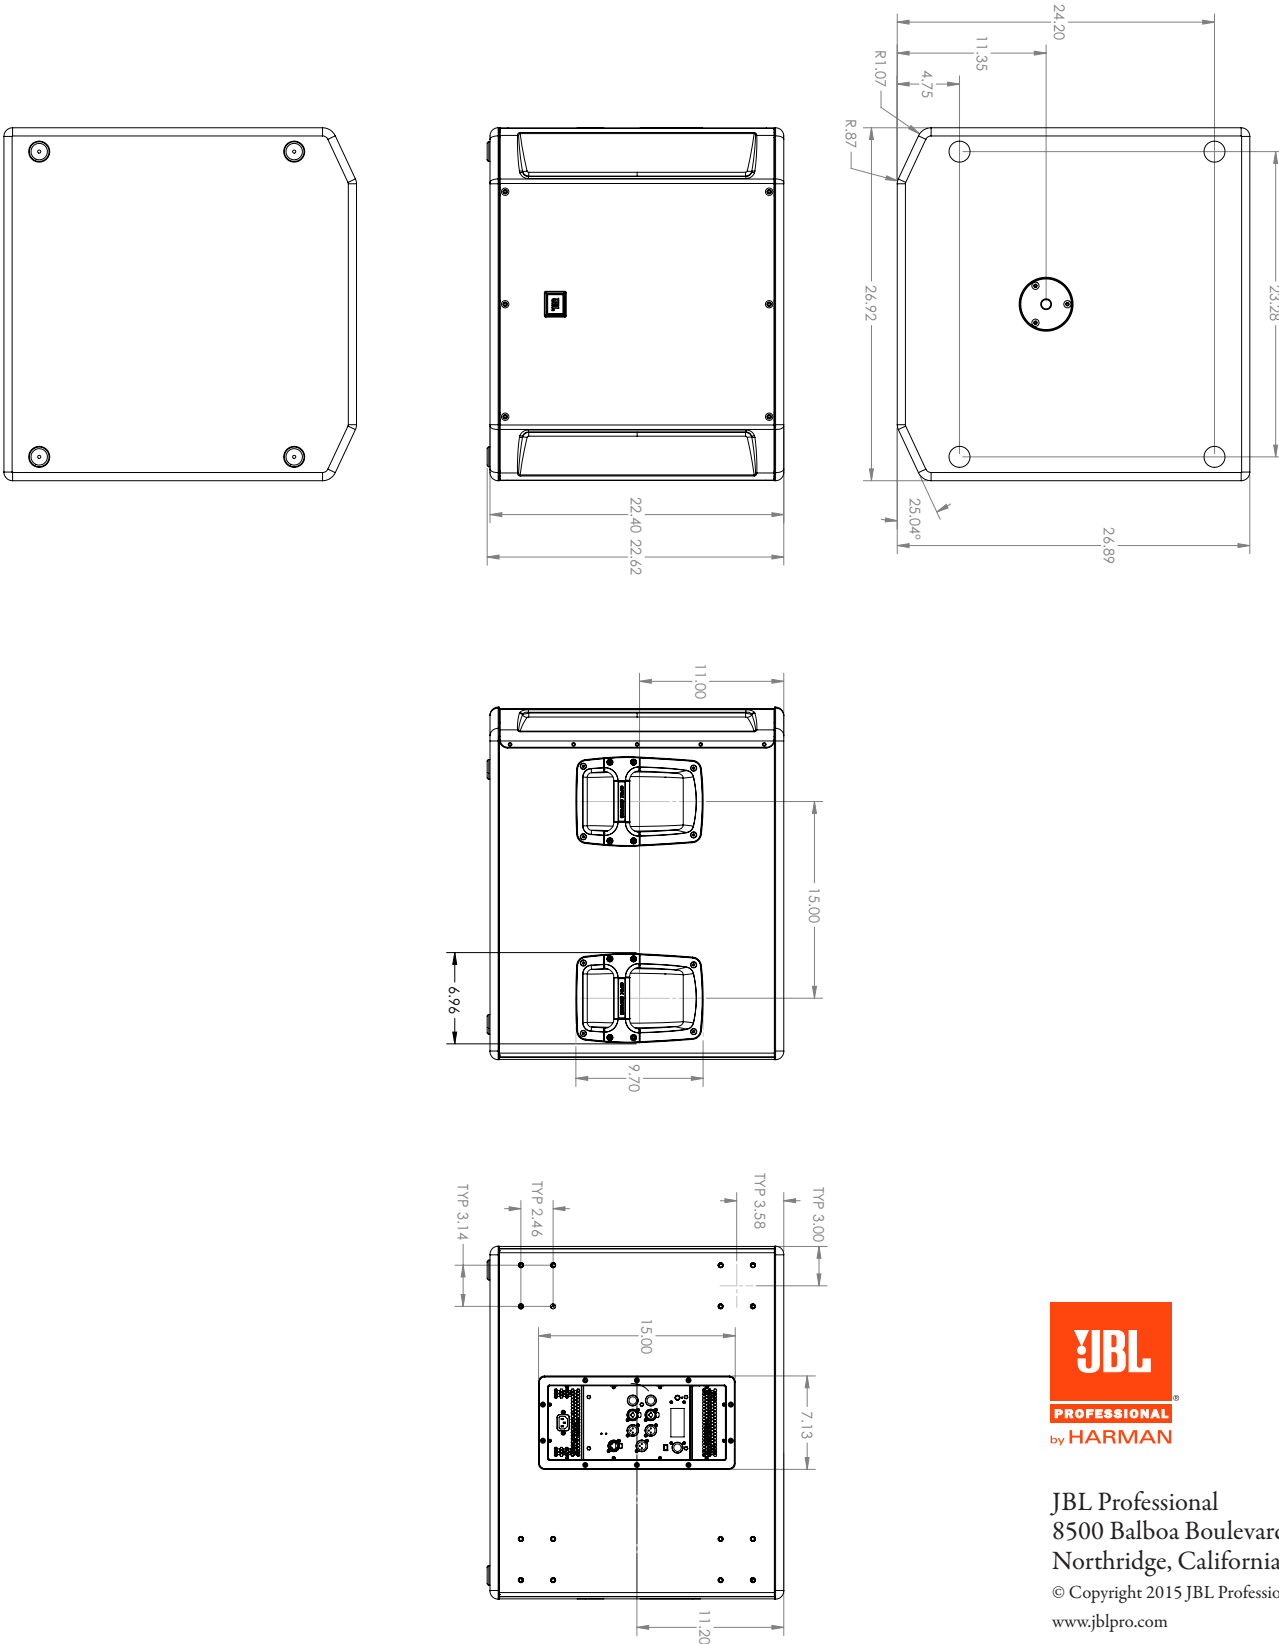

Specifications:

System:	
System Type:	Self powered 18", subwoofer system
Maximum SPL Output:	135 dB
Frequency Range (-10 dB):	29Hz - 150Hz
Frequency Response (-3 dB):	35Hz - 120Hz
Amplifier:	
System Power Rating:	1000W Peak, 750W Continuous
Input Impedance:	40k balanced, 20k unbalanced
Line Input Gain:	21 dB
Maximum Input Level:	
Line:	20dBu
Connectors:	Neutrik ¼ - XLR input; Neutrik XLR Output
LED Indicators:	Power LED (Green), Network Link (Green, Network Data (Yellow)
Cooling:	
On-Demand variable speed fan	
AC Power Input:	100V - 240V~ 50/60 Hz
AC Power Consumption (120V~):	2.2A (1/8th Power), 5.6A (1/3rd Power)
Speaker:	
LF Driver:	2279F
Crossover Frequency:	80Hz
Enclosure:	
Material:	18mm plywood
Suspension/Mounting:	M20 Threaded Pole Mount
Handles:	4
Finish:	Obsidian Duraflex™ finish
Grille:	Powder coated, Obsidian, 14-gauge perforated steel with acoustically transparent black cloth backing
Dimensions (L x W x H):	26.89" x 26.92" x 22.62" (683mm x 684mm x 575mm)
Weight:	87.0 lbs (39.5 kg)
Shipping Weight:	103 lbs (46.8 kg)

Block Diagram:

► SRX818SP 18" Self-Powered Subwoofer System

Dimensions:

JBL Professional
 8500 Balboa Boulevard, P.O. Box 2200
 Northridge, California 91329 U.S.A.
 © Copyright 2015 JBL Professional
www.jblpro.com