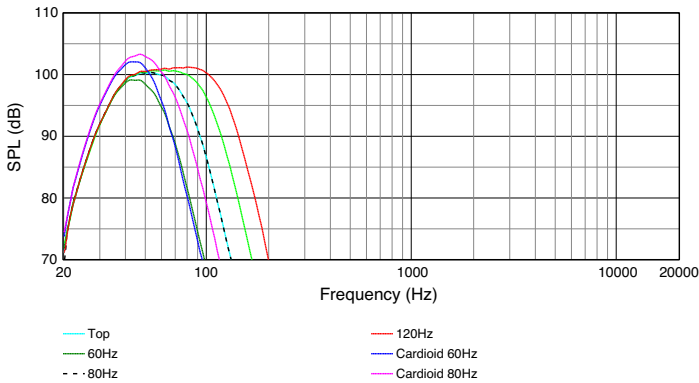

SRX818SP 18" Self-Powered Subwoofer System

Frequency Response (JBL Presets)

Subwoofer Presets

		SRX 812/815	SRX 835	Generic Top Box 60Hz Sub Crossover	Generic Top Box 80Hz Sub Crossover	Generic Top Box 100Hz Sub Crossover	Generic Top Box 120Hz Sub Crossover
SRX 818	Normal	SRX Top / SRX Sub	SRX Top / SRX Sub	60Hz / 60Hz HiPass	80Hz / 80Hz HiPass	100Hz / 100Hz HiPass	120Hz / 120Hz HiPass
	Cardioid 80Hz	Cardioid 80Hz* / SRX Sub	Cardioid 80Hz* / SRX Sub		80Hz / 80Hz HiPass		
	Cardioid 60Hz		60Hz Sub / Cardioid 60Hz*	60Hz / 60Hz HiPass			
SRX 828	Normal	SRX Top / SRX Sub	SRX Top / SRX Sub	60Hz / 60Hz HiPass	80Hz / 80Hz HiPass	100Hz / 100Hz HiPass	120Hz / 120Hz HiPass
	Cardioid 80Hz	Cardioid 80Hz* / SRX Sub	Cardioid 80Hz* / SRX Sub		80Hz / 80Hz HiPass		
	Cardioid 60Hz		60Hz Sub / Cardioid 60Hz*	60Hz / 60Hz HiPass			
Generic Subs	60Hz		60Hz Sub / 60Hz LoPass				
	80Hz	80Hz LoPass / 80Hz Sub	80Hz LoPass / 80Hz Sub				
	100Hz	100Hz LoPass / 100Hz Sub	100Hz LoPass / 100Hz Sub				
	120Hz	120Hz LoPass / 120Hz Sub	120Hz LoPass / 120Hz Sub				

*The Cardioid Preset is always selected only on the rear-facing box. The two front facing boxes should be set to your selected crossover frequency, eg. 60Hz or 80Hz.