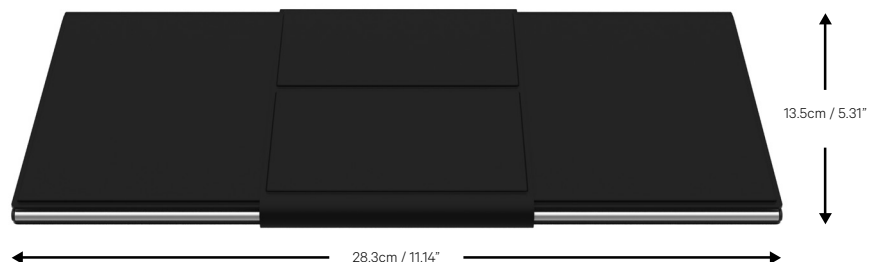

EasySync iPad Keyboard with Stand Cover

Travel Size Bluetooth Keyboard

kanex

- Designed to work with iPad, iPhone and Apple TV
- Full-size keys that give you the feel and comfort of a traditional keyboard
- 2-in-1: Stand Cover converts into a smartphone/tablet folding stand
- Fits any tablet with up to 9" screen size, such as iPad Air series
- Premium black faux-leather and soft microfiber inner lining
- Removable keyboard with magnetic attachment
- Syncs with your devices via Bluetooth 3.0
- Also compatible with Android and Windows devices
- Up to 2-month battery life on single charge

Superior Style

Premium black faux-leather and soft microfiber inner lining for a soft-touch and added protection for the keyboard. The back of the keyboard is stainless steel which helps keep the keyboard cool and also looking great. The Stand Cover folds into a stand for a more convenient typing experience. Powerful magnets provide enough support for any tablet with up to 9" screen size. The keys are comfortable, durable, and responsive. All of this in a compact and low profile keyboard.

MPN

K166-1053

UPC

814556019955

Color

Black

Packaging (W x H x L)

135 mm X 20 mm X 283 mm
5.31 in. X 0.79 X 11.14 in.