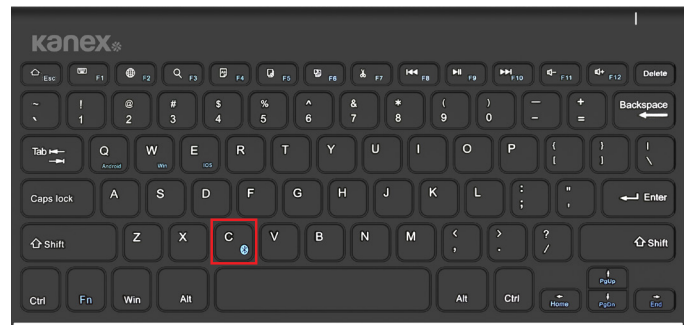

EasySync iPad Keyboard with Stand Cover

Travel Size Bluetooth Keyboard

kanex

- Designed to work with iPad, iPhone and Apple TV
- Full-size keys that give you the feel and comfort of a traditional keyboard
- 2-in-1: Stand Cover converts into a smartphone/tablet folding stand
- Fits any tablet with up to 9" screen size, such as iPad Air series
- Premium black faux-leather and soft microfiber inner lining
- Removable keyboard with magnetic attachment
- Syncs with your devices via Bluetooth 3.0
- Also compatible with Android and Windows devices
- Up to 2-month battery life on single charge

OS X iOS  Bluetooth™ 3.0

Wireless Typing Experience

The keys are comfortable to use and just the right size for a take-with-you-anywhere keyboard. Bluetooth® 3.0 connectivity gives you the freedom to switch between your tablets, smartphones, laptops and other devices all from the comfort of one keyboard.

Superior Style

Premium black faux-leather and soft microfiber inner lining for a soft-touch and added protection for the keyboard. The back of the keyboard is stainless steel which helps keep the keyboard cool and also looking great. The Stand Cover folds into a stand for a more convenient typing experience. Powerful magnets provide enough support for any tablet with up to 9" screen size. The keys are comfortable, durable, and responsive. All of this in a compact and low profile keyboard.

What's Inside:

EasySync iPad Keyboard with Stand Cover
Charging Cable
Quick Start Guide

Technical Specifications

Keyboard Layout: Full QWERTY Layout
Sync Connectivity: Four Bluetooth enabled devices
Bluetooth Technology: Bluetooth 3.0
Stand Cover Finish: Black faux-leather and soft microfiber inner lining
Back of Keyboard: Stainless Steel finish