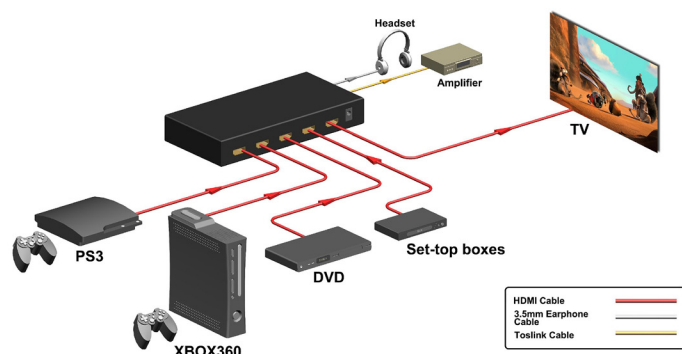

The 4x1 switcher features selectable audio outputs from 2.1, 5.1 & 7.1 multi-channel audio from either the front panel. Ideal for home theater systems, retail establishments, multi-room installations, hospitals, lobbies, sports bars, schools or any installation where multi-source 4K HDCP-compliant content needs to be routed to a display.

FEATURES

- Switch 4 inputs to one output with separate audio
- Supports 4K Ultra HD resolutions & 1080p HD
- HDCP & EDID compliant
- 3DTV Pass-through
- Up to 12-Bit Deep Color Support
- Dedicated, flexible audio input/output port
- Audio support: 3.5mm stereo & Toslink output
- Lip Sync pass-through
- Push button switching control
- Supports LPCM 7.1, Dolby TrueHD, Dolby Digital Plus, and DTS-HD Master Audio
- Front-panel LED's for input/ output signal presence
- Ultra compact design
- 5VDC external power supply included
- IR / Remote control included

Power Requirements:

Power Consumption: 3W
External Power Supply: 5V DC @ 1A (US/EU Standard)
Power supply CE/FCC/UL Certified

Regulatory Approvals:

Switcher Unit: FCC, Ce, UL
Power Supply: UL, Ce, FCC

Environment Operating Temperature:

Package Contents:

HDMI 4x1 Switcher
5V DC Power Supply
Remote control
Operation Manual

ABOUT KANEXPRO

KanexPro carries a broad selection of A/V connectivity products by leveraging the core strength in professional systems enabling you to broadcast, convert, extend, split, or multiply HD signal transmissions; simply and cost-effectively. KanexPro is a trademark. HDMI, the HDMI logo, and High-Definition Multimedia Interface are trademarks or registered trademarks of HDMI Licensing, LLC in the United States and/or other countries. All other product or service names are the property of their respective owners.