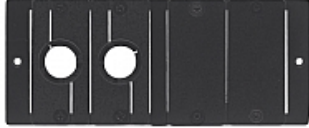

## T-4INSERT

TBUS Bracket to Install Four Inserts in a  
Dual Power Socket Opening

---

T-4INSERT is a bracket for installing four inserts in a  
dual power socket opening

## FEATURES

---

Insert for TBUS-1Axl, TBUS-10xl, TBUS-1N, & TBUS-1-KWC - 2 blank and 2 cable passthru inserts