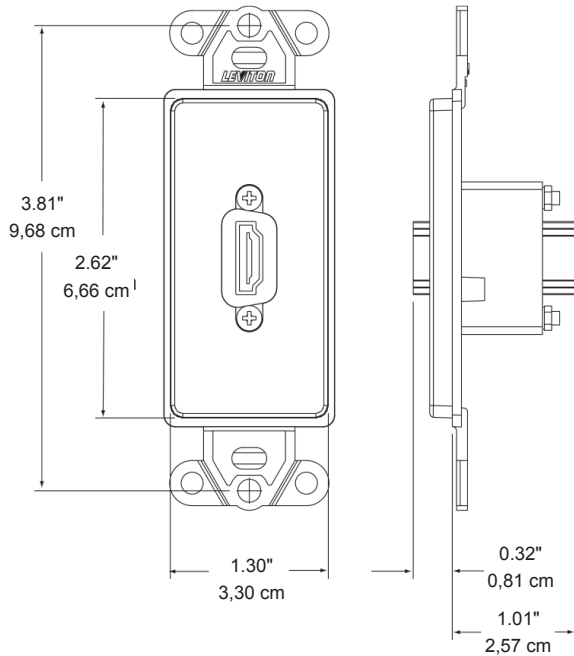

For CAD files, typical specs, or technical drawings (.DXF, .DWG), visit www.leviton.com.

41647-00x

PART NUMBERS

Description	Part No.
Decora Insert with HDMI Feedthrough QuickPort Connector, ivory	41647-00I
Decora Insert with HDMI Feedthrough QuickPort Connector, white	41647-00W