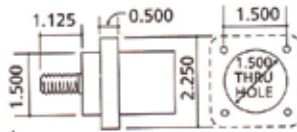

PowerPARTS™
Wiring Devices

16 Series Cam-Type Connectors

Accommodates 4/0 - #6 (AWG) Cable

Male Inline

Panel Male Threaded Stud

Panel Male Double Set Screw

Female Inline

Panel Female Threaded Stud

Panel Female Double Set Screw

Female

Male

All Dimensions in Inches

Rating	Cable Range (AWG) (Recommended cable size in bold)	Male Inline	Female Inline	Panel Male Threaded Stud	Panel Female Threaded Stud	Panel Male Double Set Screw	Panel Female Double Set Screw
400A, 600 VAC	2/0 - 4/0	CLS40MB	CLS40FB	640MTSP	640FTSP	640MP	640FP
400A, 600VAC	#2 - 2/0	CLS20MB	CLS20FB	640MTSP	640FTSP	640MP	640FP
400A, 600 VAC	#6 - #2	CLS2MB	CLS2FB	640MTSP	640FTSP	--	--

Add suffix A = black, B = white, C = red, D = blue, E = green, Y = yellow, BR = brown, O = orange

Male to (3) Female	Paralleling T	Tapping T	Double Female	Double Male	Protective Cover	Snap Back Cover
16MFFF	MMF	MFF	RFF	MMM	Male: PCM Female: PCF	CL40WTC-L-125