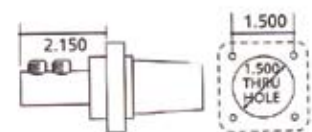

PowerPARTS™
Wiring Devices

16 Series Cam-Type Connectors

Accommodates 4/0 - #6 (AWG) Cable

Male Inline

Panel Male Threaded Stud

Panel Male Double Set Screw

Female Inline

Panel Female Threaded Stud

Panel Female Double Set Screw

Female

Male

All Dimensions in Inches

Rating	Cable Range (AWG) (Recommended cable size in bold)	Male Inline	Female Inline	Panel Male Threaded Stud	Panel Female Threaded Stud	Panel Male Double Set Screw	Panel Female Double Set Screw
400A, 600 VAC	2/0 - 4/0	CLS40MB	CLS40FB	640MTSP	640FTSP	640MP	640FP
400A, 600VAC	#2 - 2/0	CLS20MB	CLS20FB	640MTSP	640FTSP	640MP	640FP
400A, 600 VAC	#6 - #2	CLS2MB	CLS2FB	640MTSP	640FTSP	--	--

Add suffix A = black, B = white, C = red, D = blue, E = green, Y = yellow, BR = brown, O = orange

Male to (3) Female	Paralleling T	Tapping T	Double Female	Double Male	Protective Cover	Snap Back Cover
16MFFF	MMF	MFF	RFF	MMM	Male: PCM Female: PCF	CL40WTC-L-125