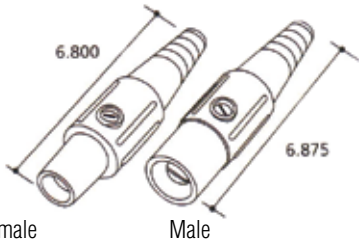

PowerPARTS™
Wiring Devices

16 Series Cam-Type Connectors

Accommodates 4/0 - #6 (AWG) Cable

Male Inline

Panel Male Threaded Stud

Panel Male Double Set Screw

Female Inline

Panel Female Threaded Stud

Panel Female Double Set Screw

Female

Male

All Dimensions in Inches

Rating	Cable Range (AWG) (Recommended cable size in bold)	Male Inline	Female Inline	Panel Male Threaded Stud	Panel Female Threaded Stud	Panel Male Double Set Screw	Panel Female Double Set Screw
400A, 600 VAC	2/0 - 4/0	CLS40MB	CLS40FB	640MTSP	640FTSP	640MP	640FP
400A, 600VAC	#2 - 2/0	CLS20MB	CLS20FB	640MTSP	640FTSP	640MP	640FP
400A, 600 VAC	#6 - #2	CLS2MB	CLS2FB	640MTSP	640FTSP	--	--