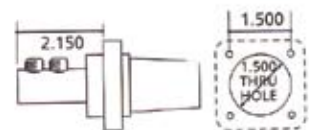

PowerPARTS™
Wiring Devices

16 Series Cam-Type Connectors

Accommodates 4/0 - #6 (AWG) Cable

Male Inline

Panel Male Threaded Stud

Panel Male Double Set Screw

Female Inline

Panel Female Threaded Stud

Panel Female Double Set Screw

Female

Male

All Dimensions in Inches

Rating	Cable Range (AWG) (Recommended cable size in bold)	Male Inline	Female Inline	Panel Male Threaded Stud	Panel Female Threaded Stud	Panel Male Double Set Screw	Panel Female Double Set Screw
400A, 600 VAC	2/0 - 4/0	CLS40MB	CLS40FB	640MTSP	640FTSP	640MP	640FP
400A, 600VAC	#2 - 2/0	CLS20MB	CLS20FB	640MTSP	640FTSP	640MP	640FP
400A, 600 VAC	#6 - #2	CLS2MB	CLS2FB	640MTSP	640FTSP	--	--

Add suffix A = black, B = white, C = red, D = blue, E = green, Y = yellow, BR = brown, O = orange

Male to (3) Female	Paralleling T	Tapping T	Double Female	Double Male	Protective Cover	Snap Back Cover
16MFFF	MMF	MFF	RFF	MMM	Male: PCM Female: PCF	CL40WTC-L-125