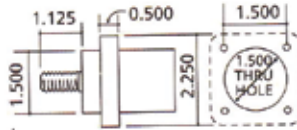

PowerPARTS™
Wiring Devices

16 Series Cam-Type Connectors

Accommodates 4/0 - #6 (AWG) Cable

Male Inline

Panel Male Threaded Stud

Panel Male Double Set Screw

Female Inline

Panel Female Threaded Stud

Panel Female Double Set Screw

Female

Male

All Dimensions in Inches

Rating	Cable Range (AWG) (Recommended cable size in bold)	Male Inline	Female Inline	Panel Male Threaded Stud	Panel Female Threaded Stud	Panel Male Double Set Screw	Panel Female Double Set Screw
400A, 600 VAC	2/0 - 4/0	CLS40MB	CLS40FB	640MTSP	640FTSP	640MP	640FP
400A, 600VAC	#2 - 2/0	CLS20MB	CLS20FB	640MTSP	640FTSP	640MP	640FP
400A, 600 VAC	#6 - #2	CLS2MB	CLS2FB	640MTSP	640FTSP	--	--

Add suffix A = black, B = white, C = red, D = blue, E = green, Y = yellow, BR = brown, O = orange

Male to (3) Female	Paralleling T	Tapping T	Double Female	Double Male	Protective Cover	Snap Back Cover
16MFFF	MMF	MFF	RFF	MMM	Male: PCM Female: PCF	CL40WTC-L-125