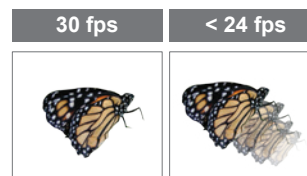

The Lumens™ DC125 high-definition document camera is operated with only one USB cable connected to a computer. This simple connection is enough to enable interactive presentations. The DC125 has a professional image sensor that delivers vivid colors at high-definition QXGA and Full HD 1080p output resolutions with 30 frames per second. Our jointless, highly flexible gooseneck enables a 360° viewing angle and object viewing from just 1.6" (4 cm) to observe an object's finer detail. Press one button to get the perfect image quality every time. The DC125 Ladibug™ offers exclusive annotation over a live image for the best interaction, as well as one-touch video recording to record presentations saved in a variety of image formats on computer for playback. The stylish, lightweight design makes it easy to carry the DC125 anywhere quickly for creative presentations.

## Main Feature

- Full HD 1080p Output Resolution
- Jointless, highly flexible gooseneck
- High Speed 30fps Dynamic Image
- Hands-Free Auto Focusing
- USB Cable Only
- Plug and Play
- Unique Image Optimization
- Special Water Droplet Design
- Compatible with All Major Brands of Interactive Whiteboards
- 5 Year Unlimited Replacement Warranty

### Smooth Dynamic Image

The frame rate is as high as 30 fps, even at Full HD 1080p output resolution, which is much higher than the 24 fps of a movie theater. Higher frame rates capture every tiny movement without delays, and even flapping insect wings can be clearly observed in greater detail.