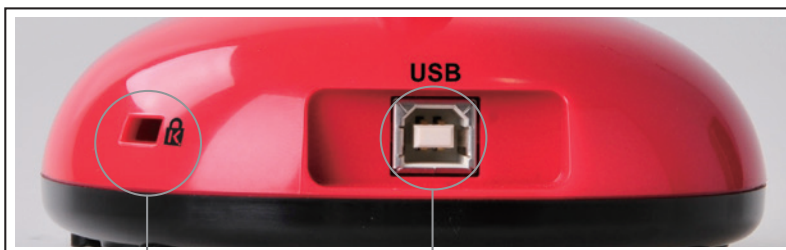

User Interface

Kensington Lock Port

USB 2.0