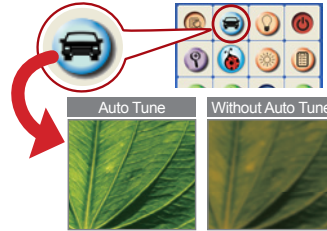

Auto Tune

There is a single button located on the base of the DC125. With one light touch, the DC125 will correct the color, focus, and brightness automatically to achieve perfect image quality every time.

Specifications

Zoom Capacity	Mechanical Zoom : 8x	USB Image Transmission	USB 2.0 (480 Mbps) high speed transmission
Output Resolution	XGA, SXGA, 720p, 1080p, UXGA, QXGA(2048x1536)	Video/Audio Recording	Yes, via software
High Color Reproduction	ΔE^*ab 8.58 (mean)	Built-in Microphone	Yes
SNR	51 dB	Image Capture	Single or Continuous Capture
Sharpness	MTF 1102 lines	Auto Tune	Yes, image optimization
Close-up	1.6" (4 cm)	Image Rotation	0°, 180°, Flip, Mirror
Shooting Area (Max.)	16.5" x 12.4" (420 x 315 mm) > A3	Anti-Theft	Kensington lock port
Frame Rate	30 fps	Free Lumens Software	Support PC Windows 10, 8, 7, XP, Vista and Mac OSX, Chrome OS ; iOS, Android APP ; WIA and TWAIN interface
Lamp	Built-in LED on camera head	Optional Accessory	DC-A11 wireless module
Power Supplied	USB Bus Power