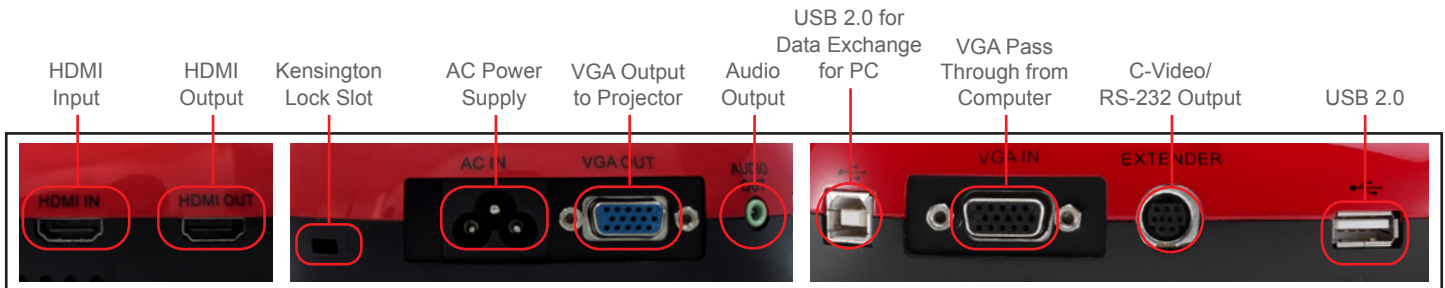

User Interface

Lumens™
Brilliance by Design

Lumens Integration, Inc.
4116 Clipper Court
Fremont, CA. 94538
Phone: 888.542.3235
Fax: 510.252.1389
www.MyLumens.com

Lumens Europe
Stationstraat 5
1730 Asse, Belgium
Phone: +32 (0) 2 452 76 00
Fax: +32 (0) 2 452 76 00