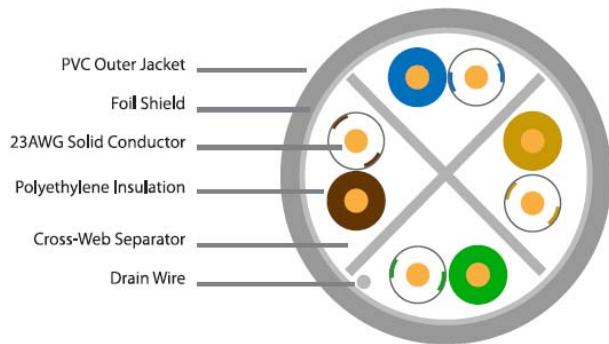

PROREEL-CAT6 ProReel Cable Series

Category 6 Integrated Cable Reel

With a quick-adjust thumbwheel brake lock and ergonomic carry handle, the ProReel Cable Series allows users to quickly deploy cable and conveniently reel it up. This series features high quality Category 6 cable built into a lightweight and extremely rugged reel with an RJ45 port. Ideal for long haul media delivery through the use of AV baluns.

ETL Riser Rated CMR Cat 6 Shielded STP Cable

- 8 Conductor 23AWG Solid BC (Configured as 4 Pairs)
- Enhanced 550MHz Bandwidth
- ETL Verified to TIA-568-C.2 & ISO/IEC 11801
- 1000 Mbps Gigabit Ethernet

10 Gig Shielded RJ45 CAT6A Connector

- Max cable OD: 8.5mm/0.335
- Max conductor OD: 1.35mm/0.053
- UL and RoHS compliant

JackReel F4

- Rear Thumb-Wheel Hub Lock
- Ergonomic Carry Handle
- Hub Diameter: 6.5"
- Outside Hub: 12.5"
- Foot Base Width: 10.6"
- Overall Height: 14.3"