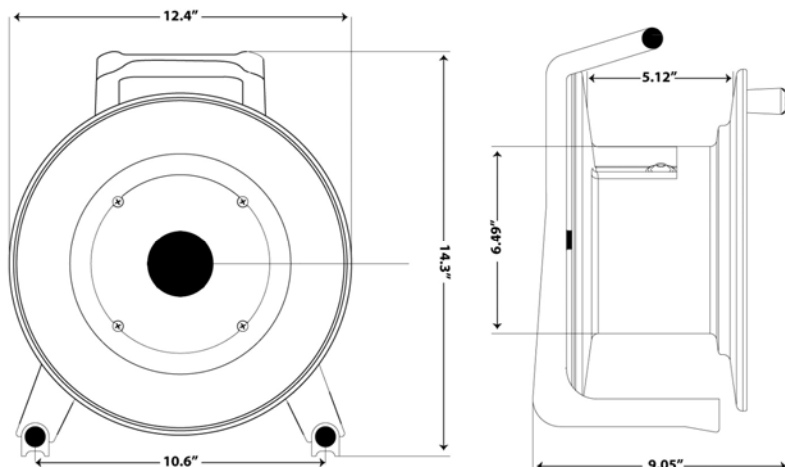

ETL Riser Rated CMR Cat 6 Shielded STP Cable

- 8 Conductor 23AWG Solid BC (Configured as 4 Pairs)
- Enhanced 550MHz Bandwidth
- ETL Verified to TIA-568-C.2 & ISO/IEC 11801
- 1000 Mbps Gigabit Ethernet

10 Gig Shielded RJ45 CAT6A Connector

- Max cable OD: 8.5mm/0.335
- Max conductor OD: 1.35mm/0.053
- UL and RoHS compliant

JackReel F4

- Rear Thumb-Wheel Hub Lock
- Ergonomic Carry Handle
- Hub Diameter: 6.5"
- Outside Hub: 12.5"
- Foot Base Width: 10.6"
- Overall Height: 14.3"