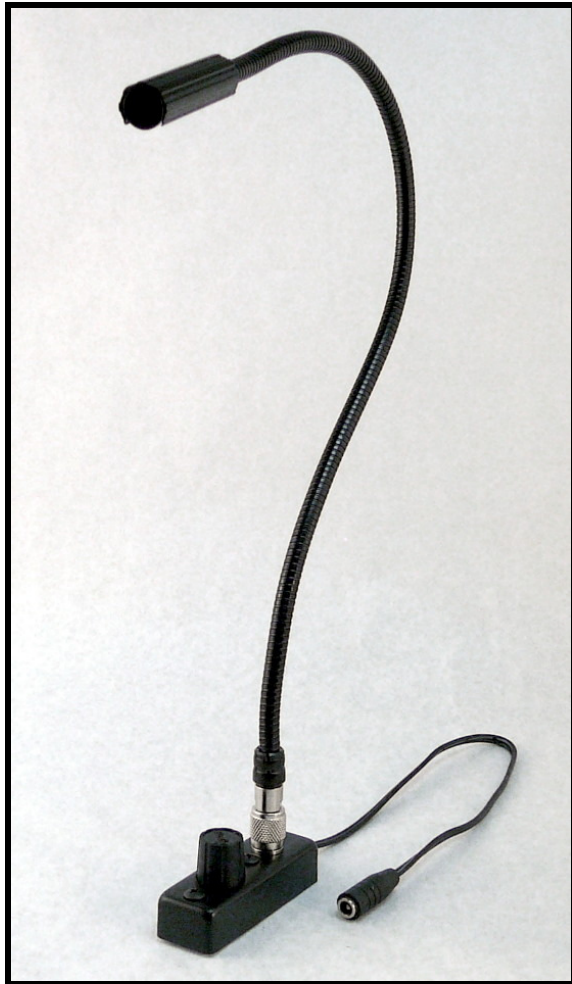

Littlite®

Gooseneck Task Lamps & Accessories

PRODUCT SHEET L-8 SERIES

L-8/18

SPECS/DETAILS

2.4-Watt Incandescent Bulb
12-Volt Operation
Detachable Gooseneck (TNC Connector)
1 x 1 x 3" Chassis with Dimmer & 12" Pigtail
GXF-10 Power Supply

Wattage: 2.4 Watts
Draw @ 12V: 230mA
Light Output @ 12": 22 Lux/2.04 fc
Average Life @ 12V: 3000 Hours

MODEL LIST

With Power Supply
L-8/6 - 6" Gooseneck
L-8/12 - 12" Gooseneck
L-7/18 - 18" Gooseneck

No Power Supply
L-8/6A
L-8/12A
L-8/18A

With Euro Power Supply (Type C Plug)
L-8/6E
L-8/12E
L-8/18E

RECOMMENDED ACCESSORIES/PARTS

CWB – Cast Weighted Base
HTC – High Tension Clamp
MB – Magnetic Base
SM – Snap Mount
MP3 – Flush Mounting Plate
RAKIT – Rack Rail Bracket
FDB – VESA Mount Bracket