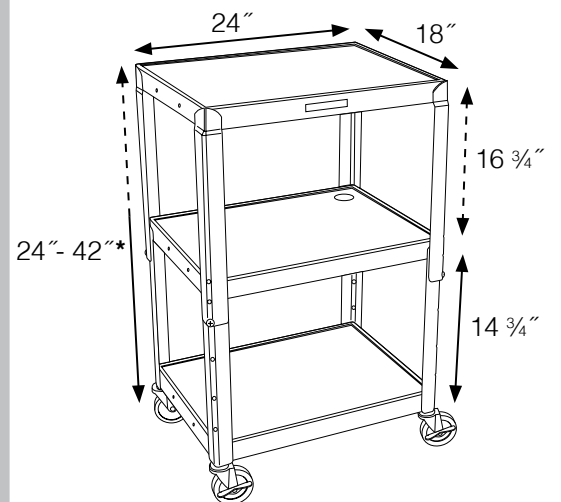

LUXOR

AVJ42

24"W x 18"D Adjustable Height Metal Cart

AVJ42

- Roll formed shelves with powder coat paint finish
- Cable pass through holes
- 3-outlet 15' UL and CSA listed electric
- 1/4" retaining lip around each shelf
- Includes safety mat for top shelf

Measurements:

* - in 2" increments

Available in 11 Colors:

Color Options:

Black

Gray
LG

Putty
OW

Red
RD