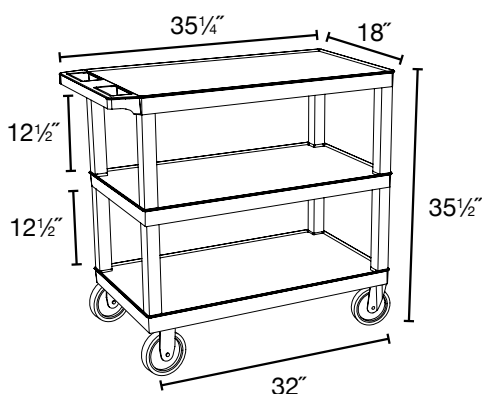

## Plastic Heavy Duty Utility Cart

- 32"W x 18"D flat shelves are 1 $\frac{3}{4}$ " thick
- 33% more capacity than a standard 24"W x 18"D cart
- Has an ergonomic push handle molded into the top shelf
- Four 5" heavy duty casters two with swivel locking brake, two stationary
- Available in black or gray
- Molded plastic shelves and legs won't stain, scratch, dent or rust
- 500 lb. weight capacity (evenly distributed)

**EC222HD-B**  
35 $\frac{1}{4}$ "W x 18"D x 35 $\frac{1}{2}$ "H

### Measurements:

Also available in gray

**EC222HD-G**