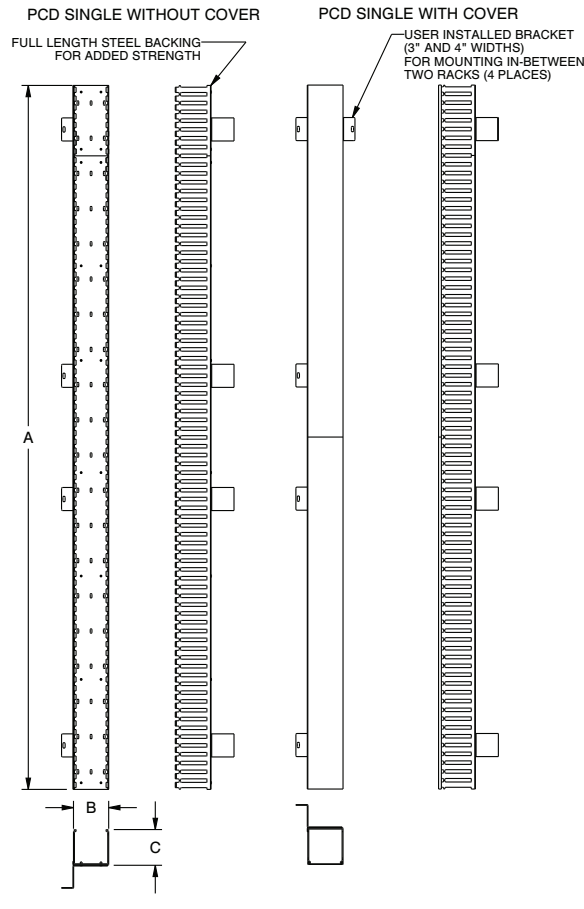

PCD Series

basic dimensions

PCD SERIES DUAL	A LENGTH (IN)	B WIDTH (IN)	C HEIGHT (IN)
PCD-3-6-38DC	68 [1727.2]	3 [76.2]	6.06 [153.92]
PCD-3-6-45DC	80 [2032]	3 [76.2]	6.06 [153.92]
PCD-4-8-38DC	68 [1727.2]	4 [101.6]	8.06 [204.72]
PCD-4-8-45DC	80 [2032]	4 [101.6]	8.06 [204.72]
PCD-4-8-51DC	92 [2336.8]	4 [101.6]	8.06 [204.72]

PCD SERIES SINGLE	A LENGTH (IN)	B WIDTH (IN)	C HEIGHT (IN)
PCD-2-3-38SC	68 [1727.2]	2 [50.8]	3.06 [77.72]
PCD-2-3-45SC	80 [2032]	2 [50.8]	3.06 [77.72]
PCD-3-3-38SC	68 [1727.2]	3 [76.2]	3.06 [77.72]
PCD-3-3-45SC	80 [2032]	3 [76.2]	3.06 [77.72]
PCD-4-4-38SC	68 [1727.2]	4 [101.6]	4.06 [103.12]
PCD-4-4-45SC	80 [2032]	4 [101.6]	4.06 [103.12]
PCD-4-4-51SC	92 [2336.8]	4 [101.6]	4.06 [103.12]

PCD SERIES SINGLE	A LENGTH (IN)	B WIDTH (IN)	C HEIGHT (IN)
PCD-2-3-30SC*	56 [1422.4]	2 [50.8]	3.06 [77.72]
PCD-1.5-2-4BK**	72 [1828.8]	1.5 [38.1]	2.00 [50.80]
PCD-1.5-4-4BK**	72 [1828.8]	1.5 [38.1]	4.00 [101.60]

* DOES NOT INCLUDE BRACKETS, INCLUDES MOUNTING HARDWARE.
** DOES NOT INCLUDE BRACKETS, DOES NOT INCLUDE MOUNTING HARDWARE, INCLUDES 4 PIECES

what great systems are built on.™

A brand of **legrand**

MA
Middle Atlantic Products
middleatlantic.com | middleatlantic.ca