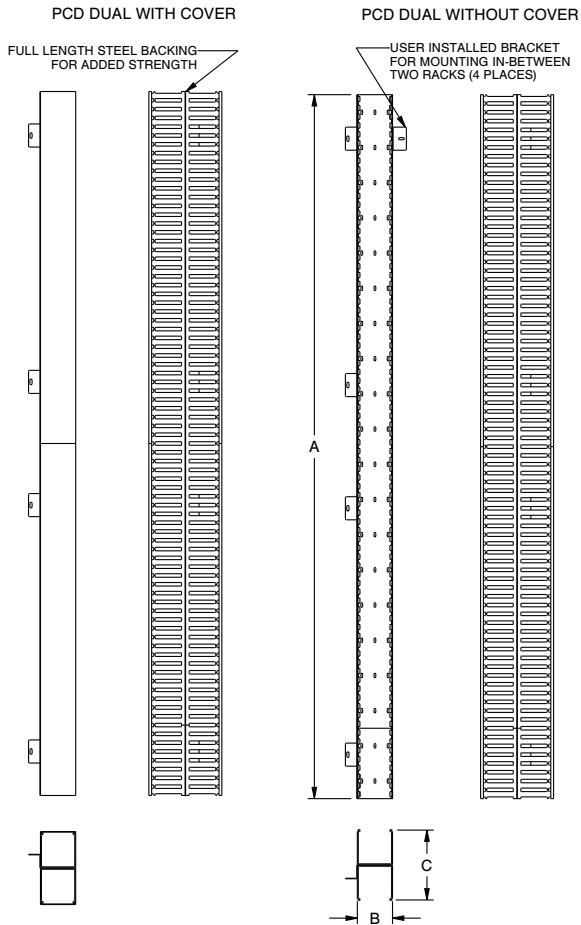

PCD Series

basic dimensions

PCD SERIES DUAL	A LENGTH (IN)	B WIDTH (IN)	C HEIGHT (IN)
PCD-3-6-38DC	68 [1727.2]	3 [76.2]	6.06 [153.92]
PCD-3-6-45DC	80 [2032]	3 [76.2]	6.06 [153.92]
PCD-4-8-38DC	68 [1727.2]	4 [101.6]	8.06 [204.72]
PCD-4-8-45DC	80 [2032]	4 [101.6]	8.06 [204.72]
PCD-4-8-51DC	92 [2336.8]	4 [101.6]	8.06 [204.72]

PCD SERIES SINGLE	A LENGTH (IN)	B WIDTH (IN)	C HEIGHT (IN)
PCD-2-3-38SC	68 [1727.2]	2 [50.8]	3.06 [77.72]
PCD-2-3-45SC	80 [2032]	2 [50.8]	3.06 [77.72]
PCD-3-3-38SC	68 [1727.2]	3 [76.2]	3.06 [77.72]
PCD-3-3-45SC	80 [2032]	3 [76.2]	3.06 [77.72]
PCD-4-4-38SC	68 [1727.2]	4 [101.6]	4.06 [103.12]
PCD-4-4-45SC	80 [2032]	4 [101.6]	4.06 [103.12]
PCD-4-4-51SC	92 [2336.8]	4 [101.6]	4.06 [103.12]

PCD SERIES SINGLE	A LENGTH (IN)	B WIDTH (IN)	C HEIGHT (IN)
PCD-2-3-30SC*	56 [1422.4]	2 [50.8]	3.06 [77.72]
PCD-1.5-2-4BK**	72 [1828.8]	1.5 [38.1]	2.00 [50.80]
PCD-1.5-4-4BK**	72 [1828.8]	1.5 [38.1]	4.00 [101.60]

* DOES NOT INCLUDE BRACKETS, INCLUDES MOUNTING HARDWARE.
** DOES NOT INCLUDE BRACKETS, DOES NOT INCLUDE MOUNTING HARDWARE, INCLUDES 4 PIECES

what great systems are built on.™

A brand of **legrand**

MA
Middle Atlantic Products
middleatlantic.com | middleatlantic.ca